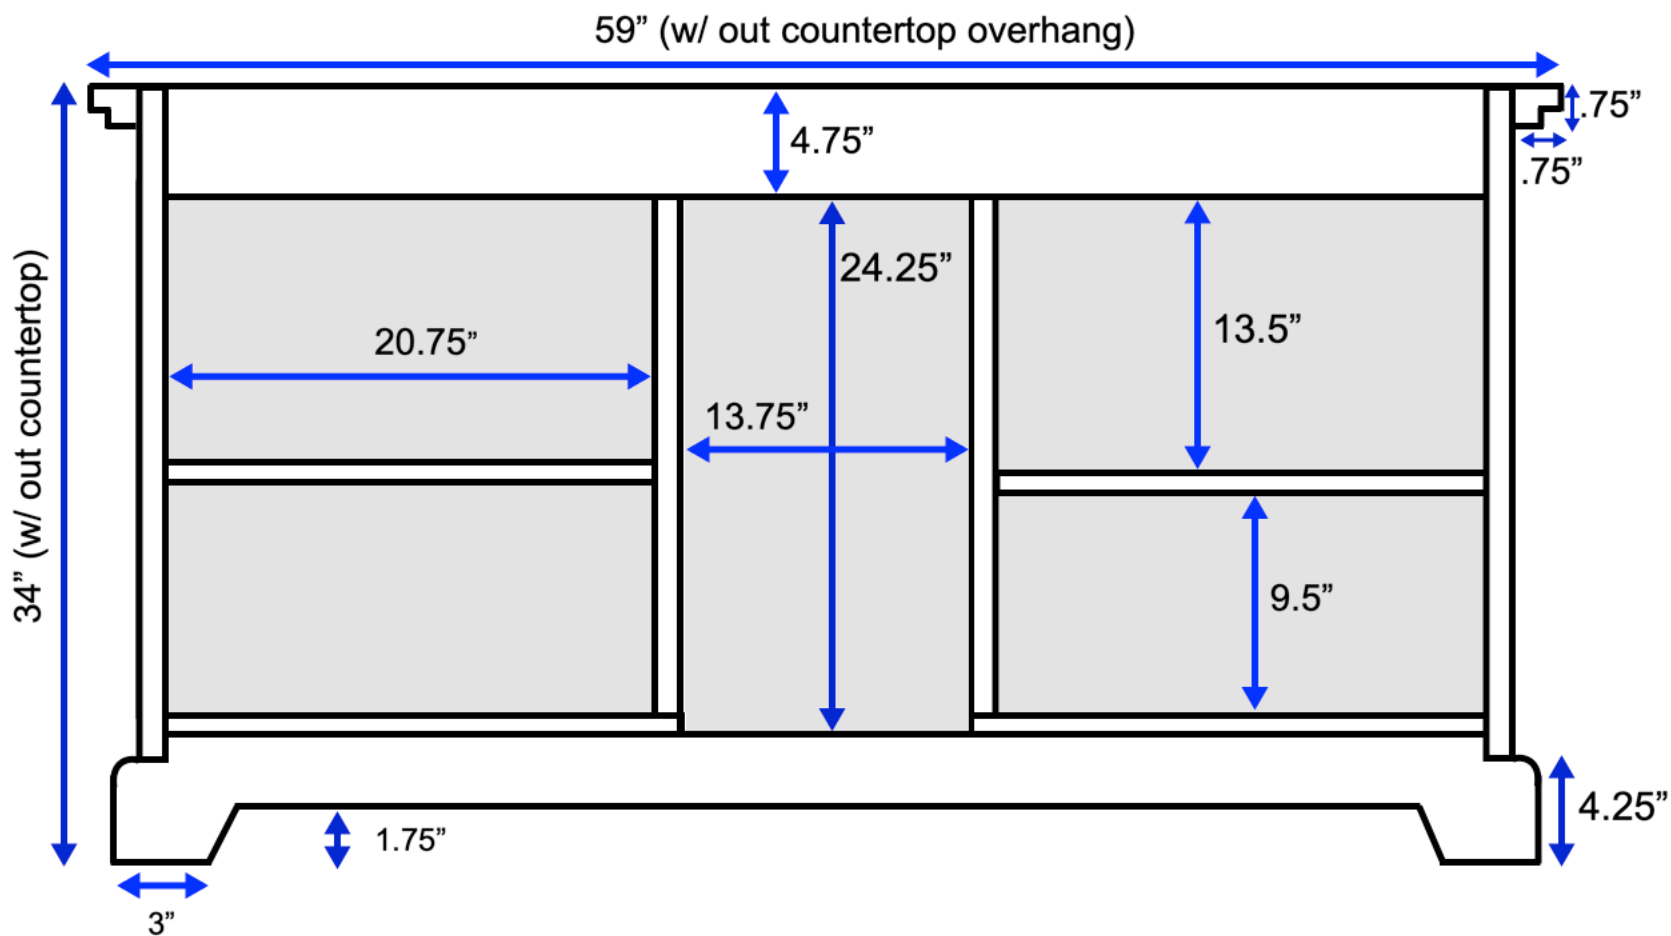

# Aria 60-inch Double Bath Vanity (Back View)

All measurements are approximate and rounded to the nearest quarter-inch.  
Please allow for a slight margin of error.