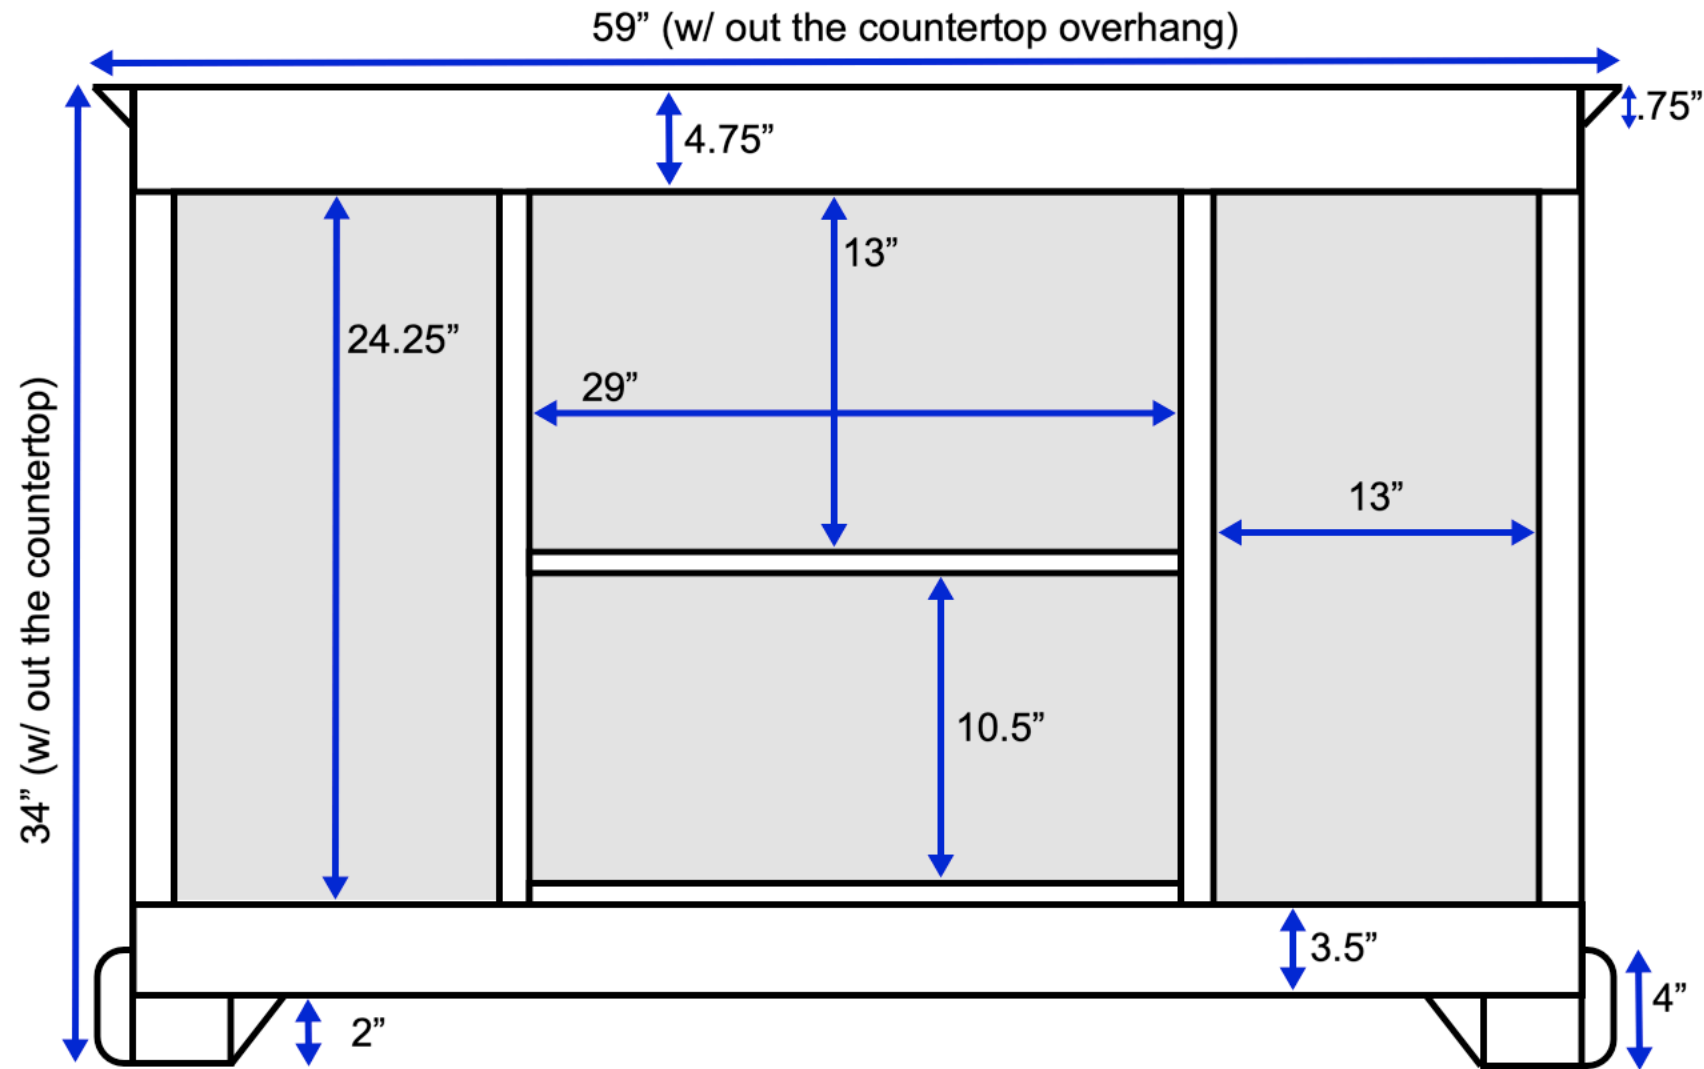

# Aria 60-inch Single Vanity (Back View)

All measurements are approximate and rounded to the nearest quarter inch.  
Please allow for a slight margin of error.