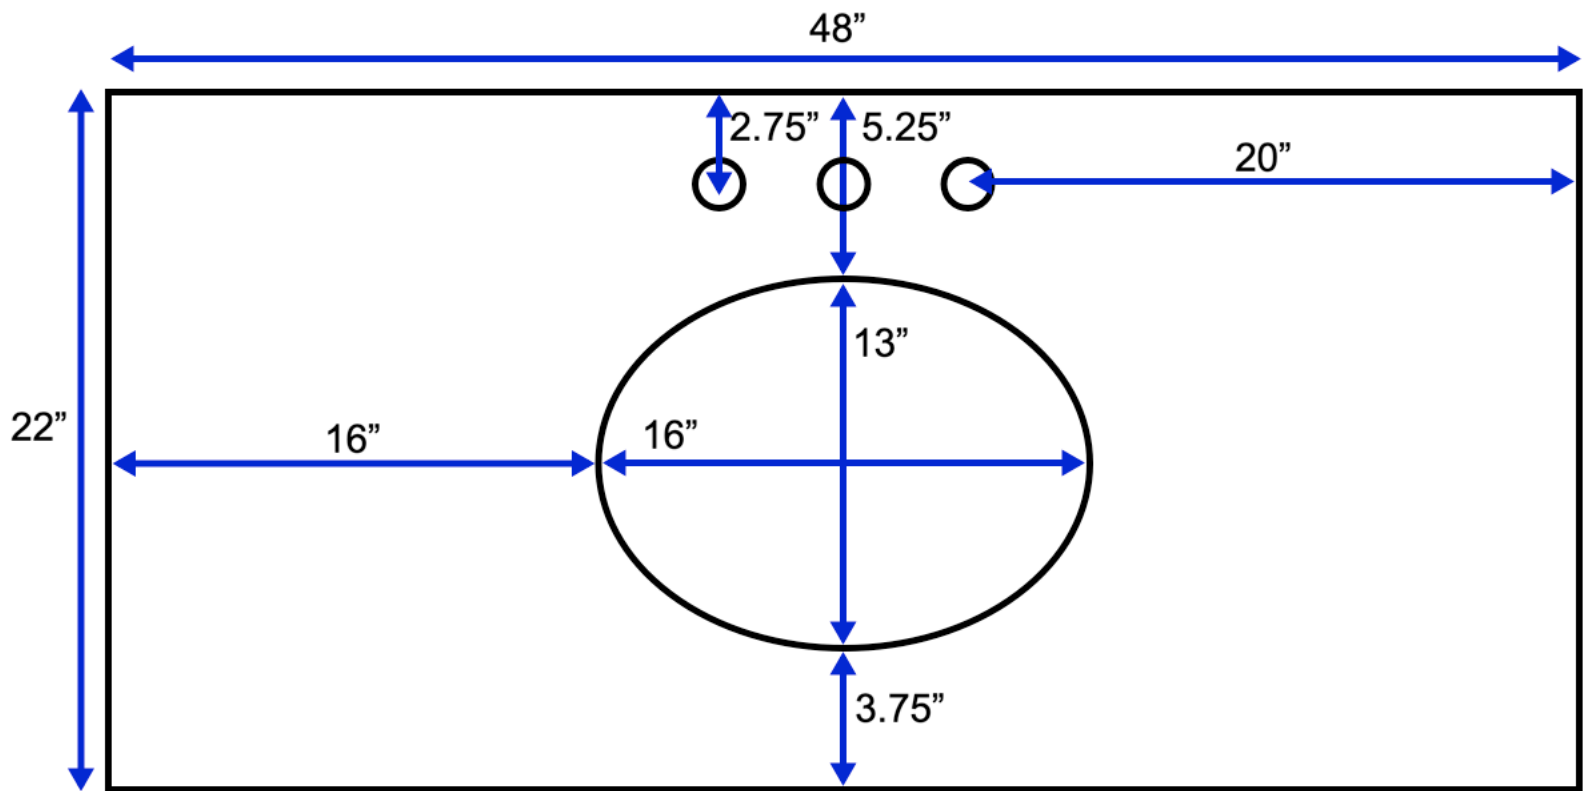

# Aria 48-inch Bath Vanity (Top View)

All measurements are approximate and rounded to the nearest quarter inch.  
Please allow for a slight margin of error.