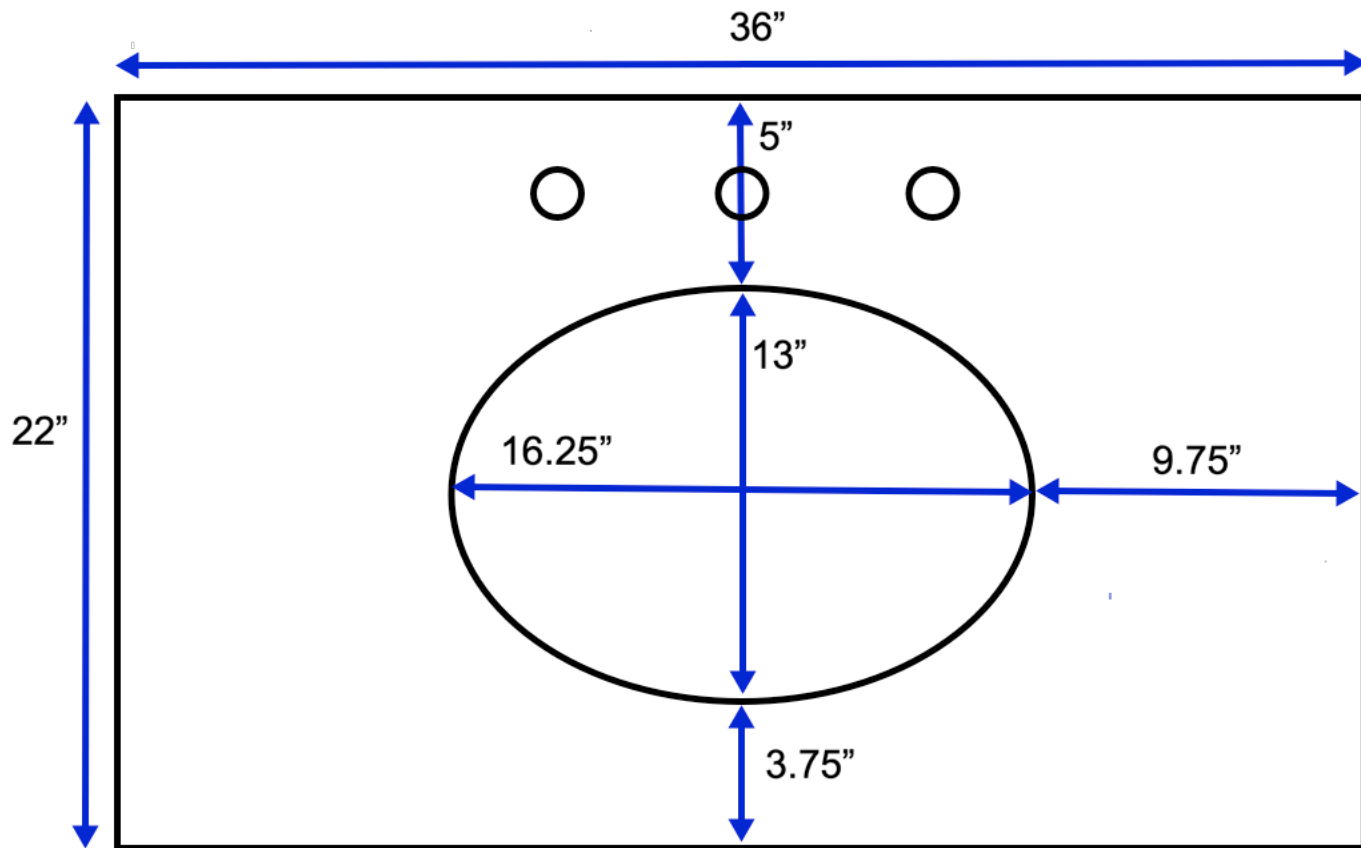

Aria 36-inch Bath Vanity (Top View)

All measurements are approximate and rounded to the nearest quarter inch.
Please allow for a slight margin of error.