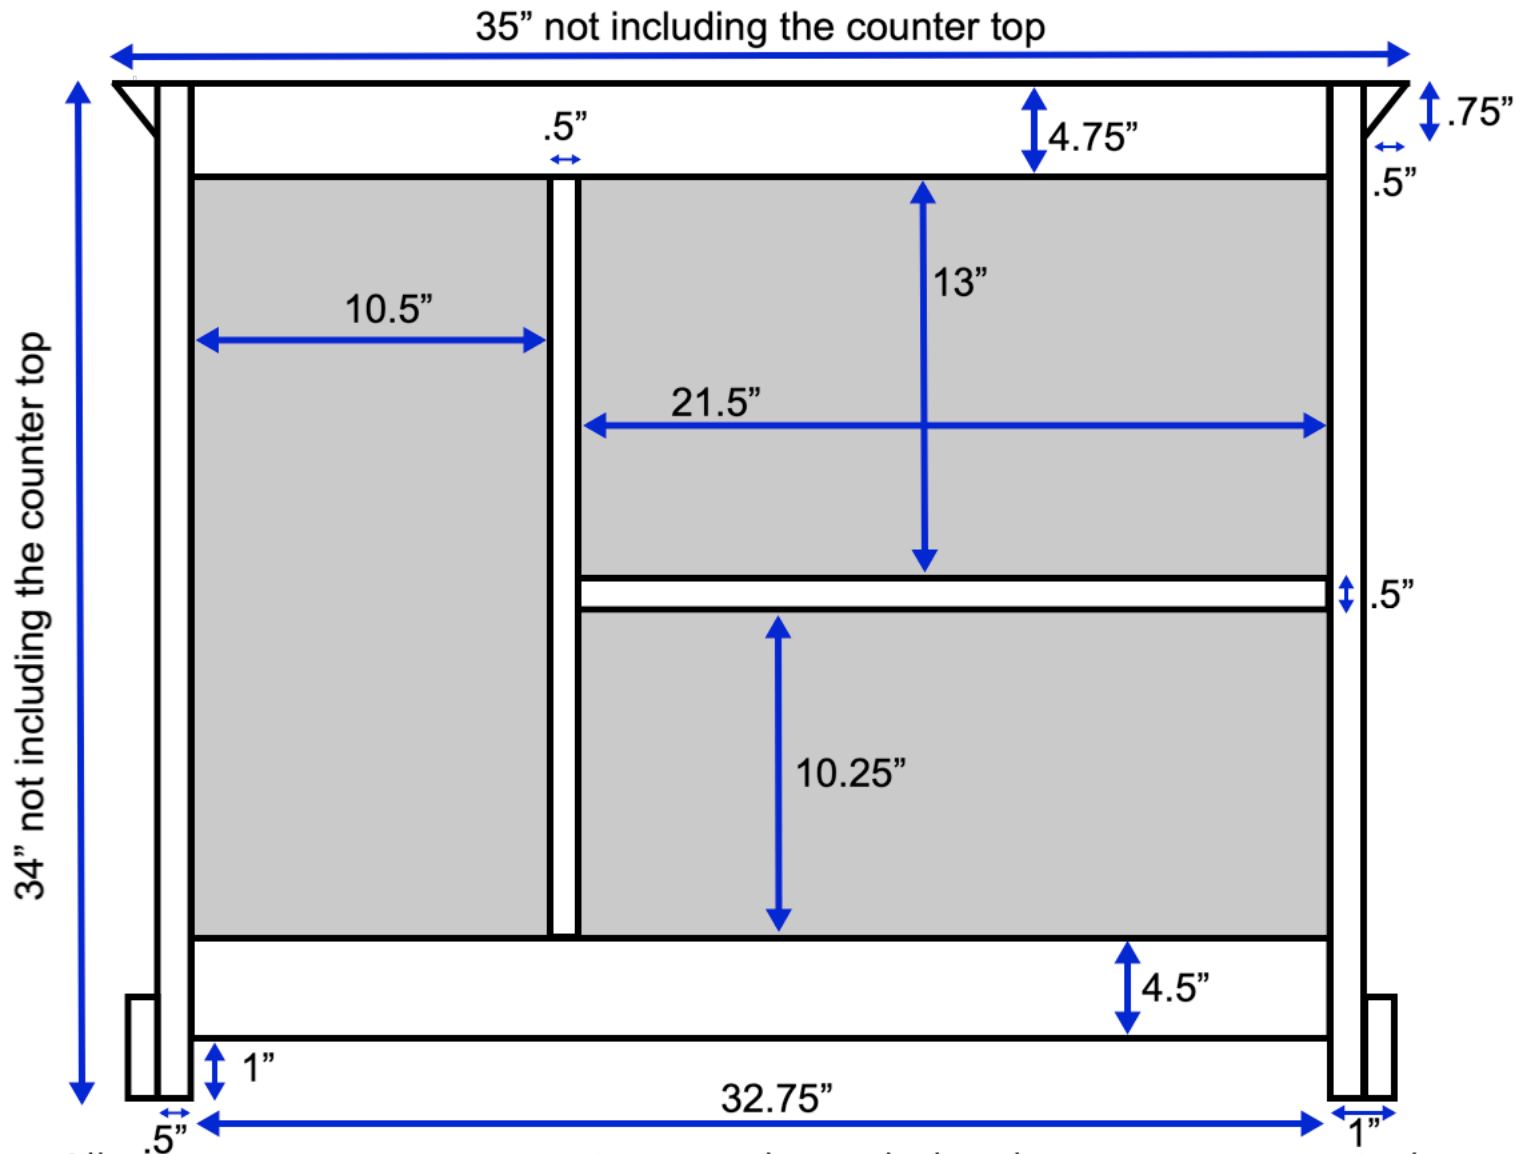

# Aria 36-inch Vanity (Back View)

All measurements are approximate and rounded to the nearest quarter inch.  
Please allow for a slight margin of error.