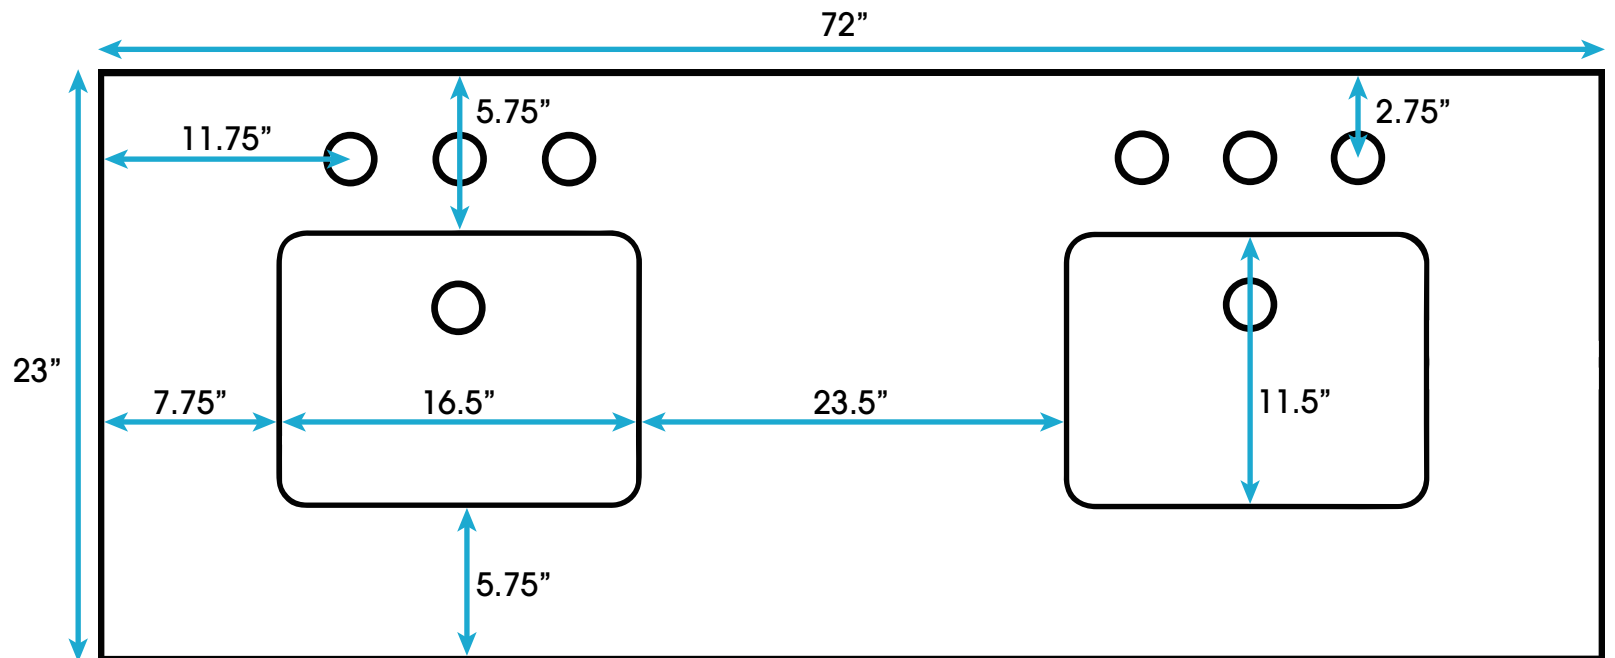

# ***Peyton 72-inch Double Bath Vanity*** **(Top View)**

**All measurements are approximate and rounded to the nearest quarter inch  
Please allow for a slight margin of error**