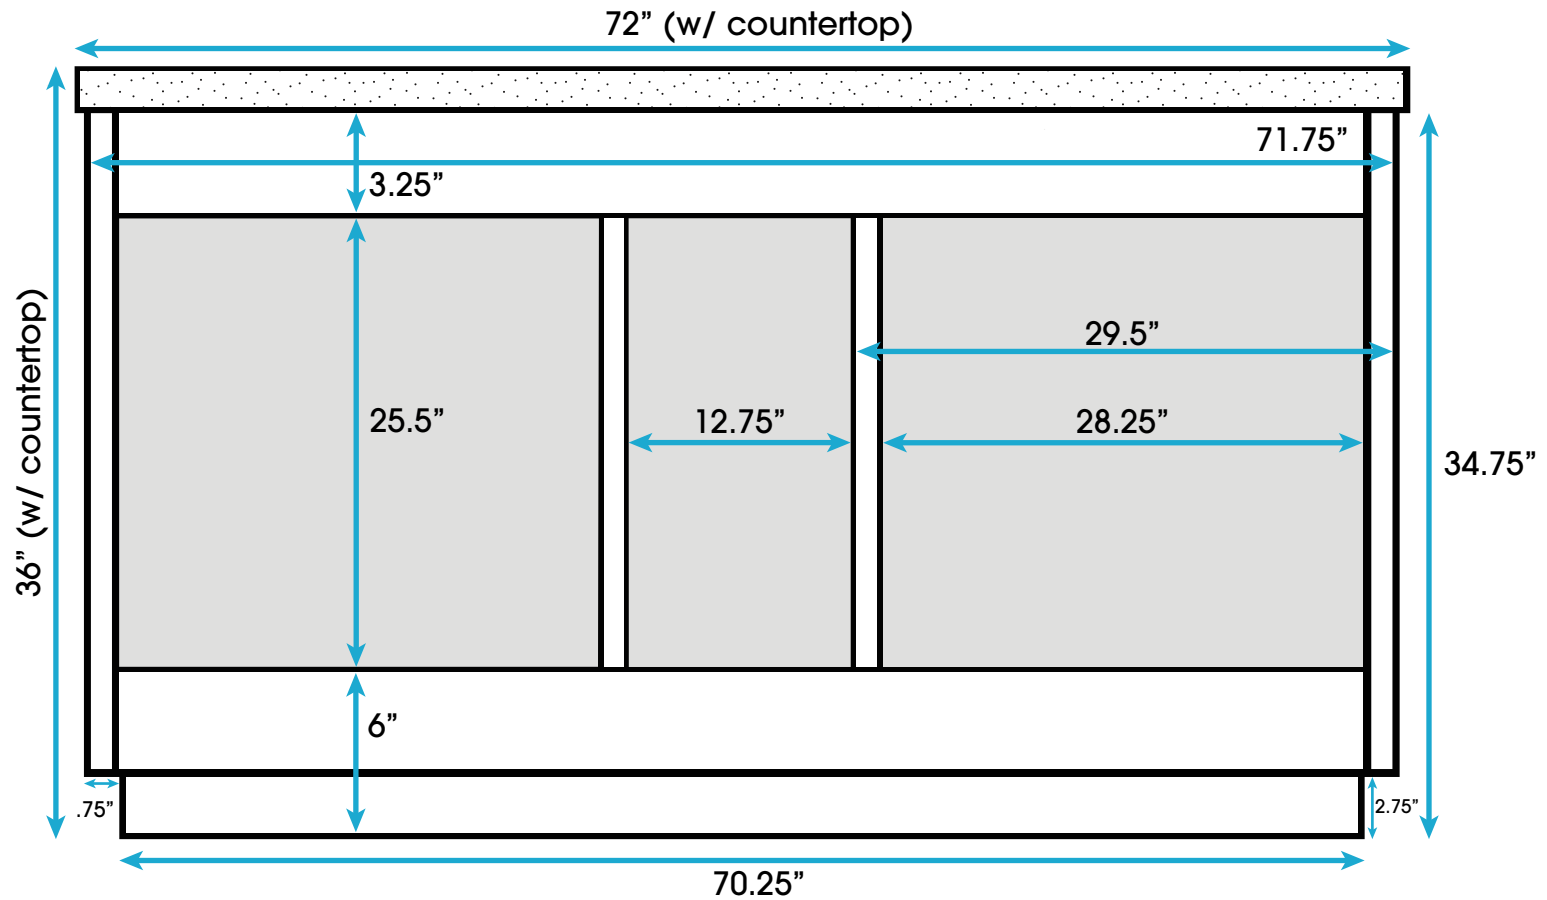

Peyton 72-inch Double Bath Vanity **(Back View)**

**All measurements are approximate and rounded to the nearest quarter inch
Please allow for a slight margin of error**