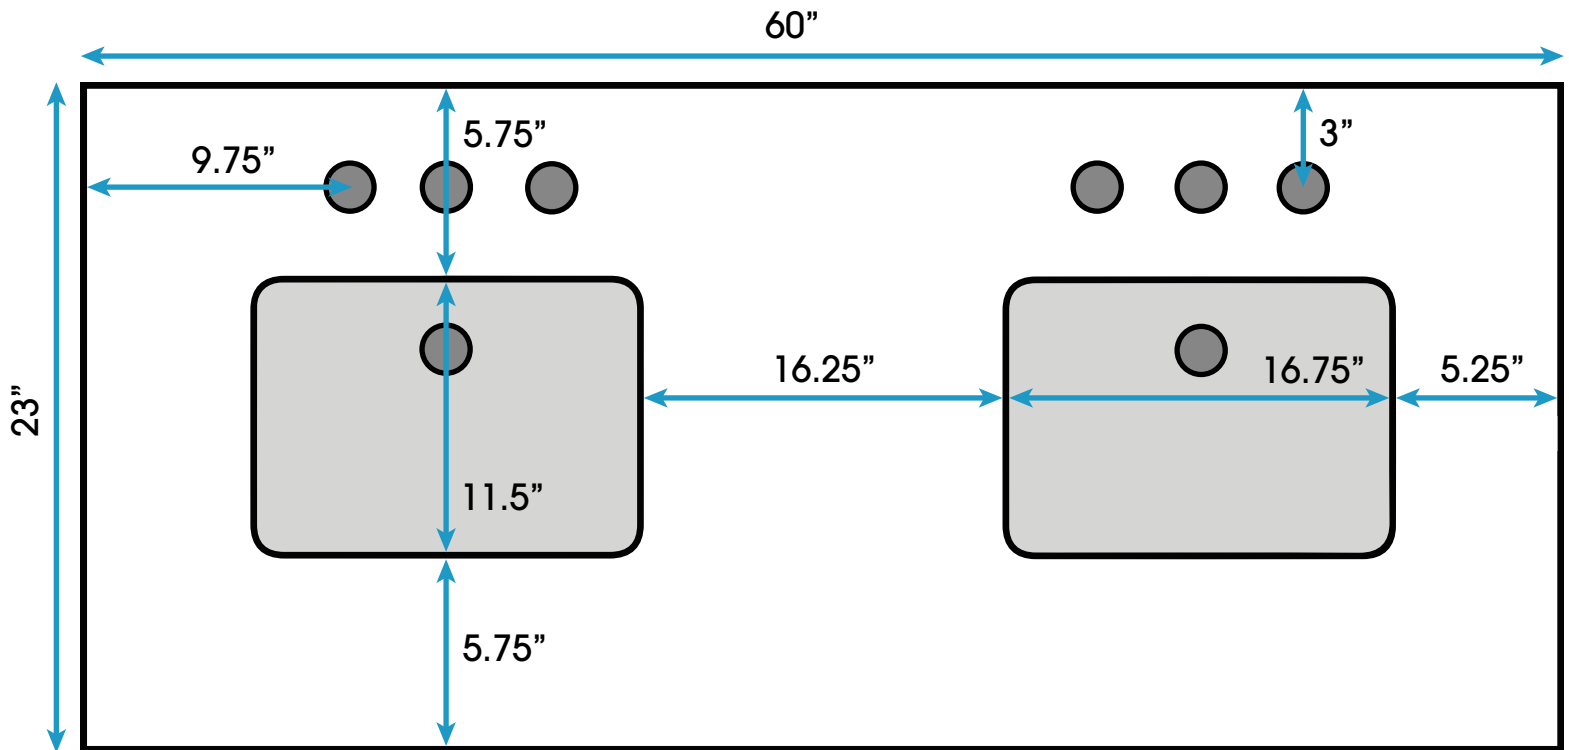

Peyton 60-inch Double Bath Vanity **(Top View)**

**All measurements are approximate and rounded to the nearest quarter inch
Please allow for a slight margin of error**