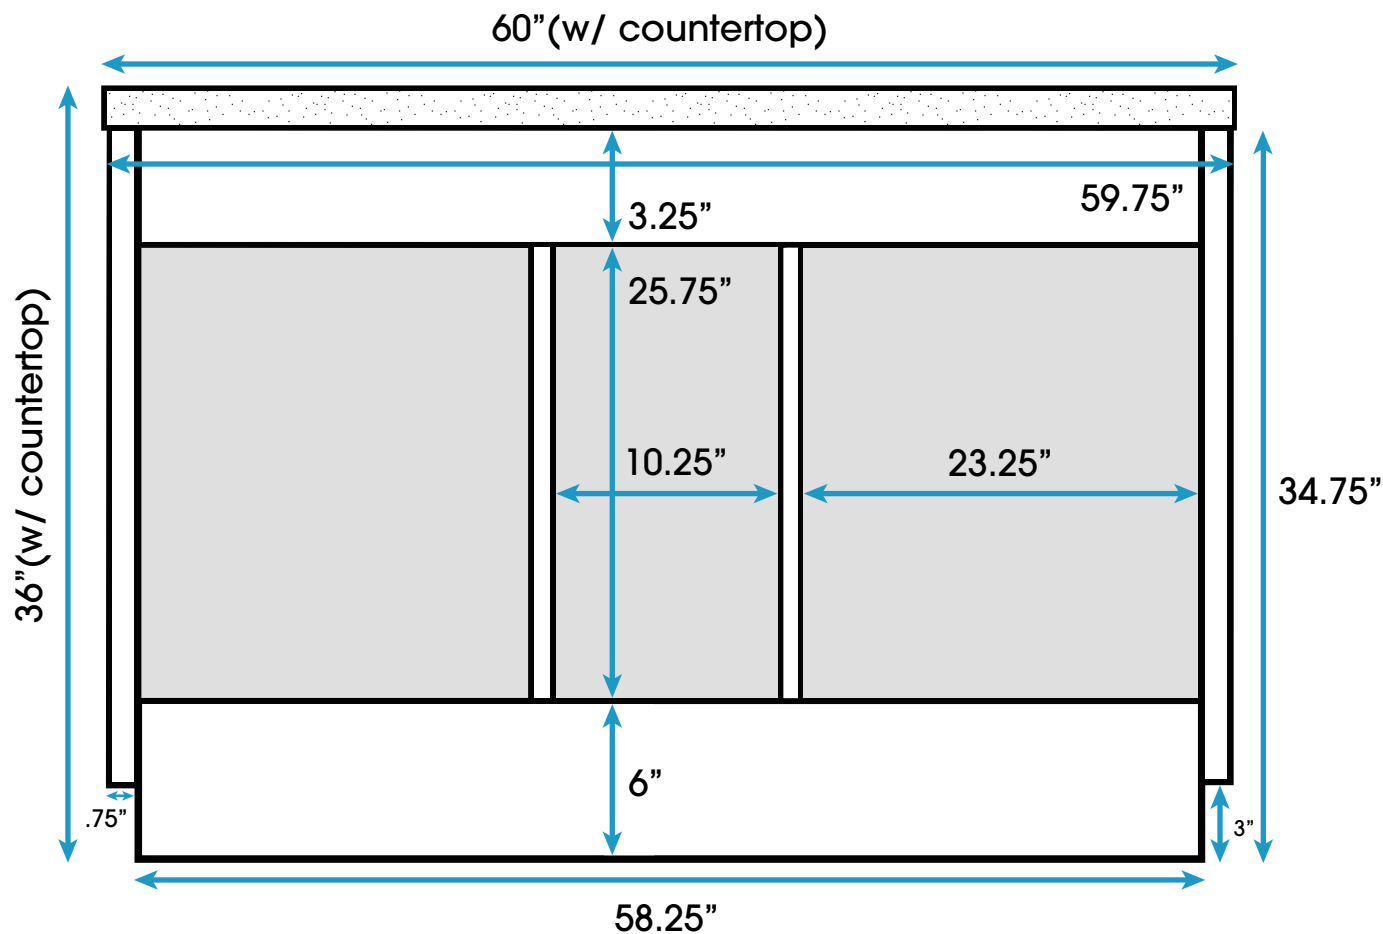

Peyton 60-inch Double Bath Vanity **(Top View)**

**All measurements are approximate and rounded to the nearest quarter inch
Please allow for a slight margin of error**