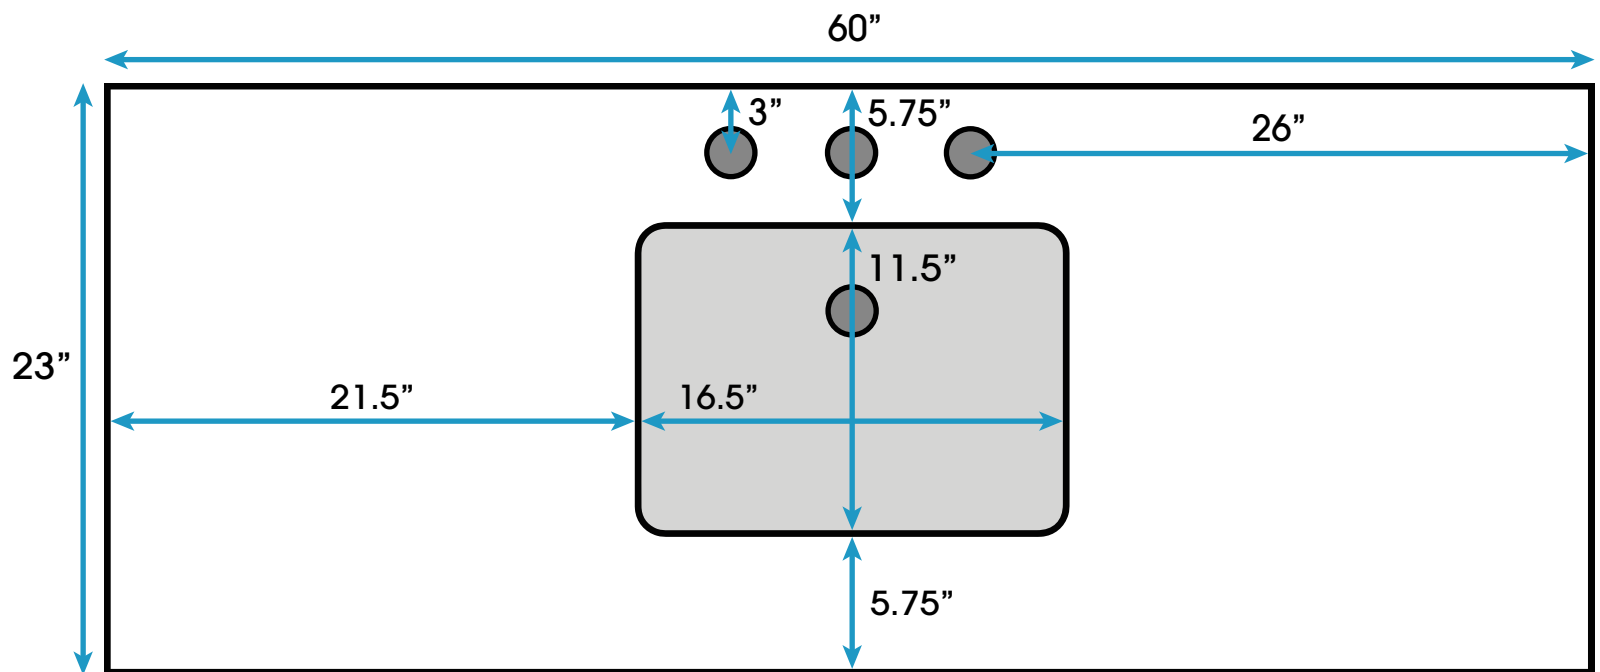

Peyton 60-inch Single Bath Vanity **(Top View)**

**All measurements are approximate and rounded to the nearest quarter inch
Please allow for a slight margin of error**