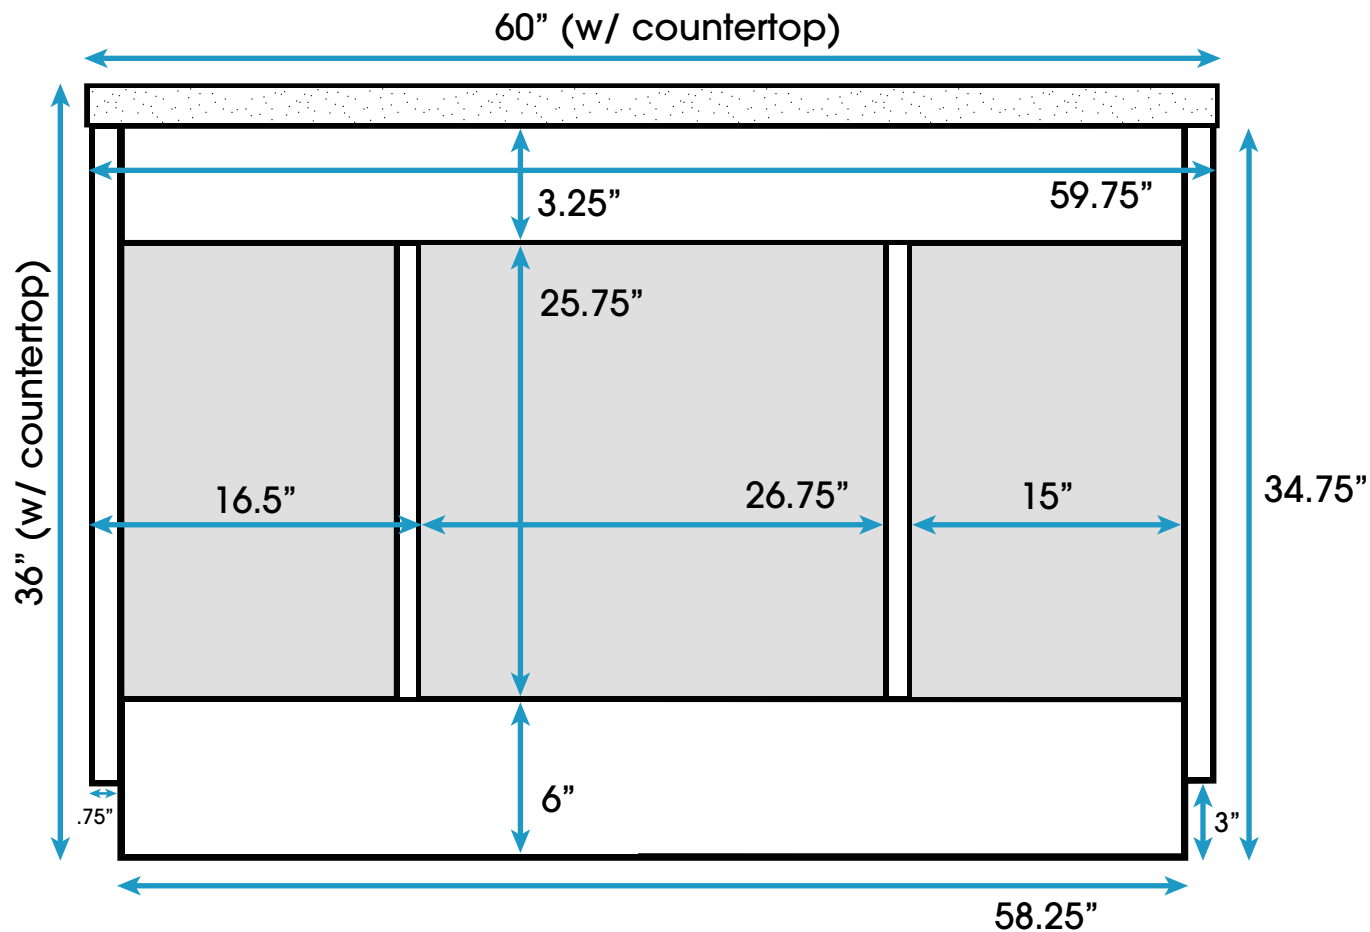

# ***Peyton 60-inch Single Bath Vanity*** **(Back View)**

**All measurements are approximate and rounded to the nearest quarter inch  
Please allow for a slight margin of error**