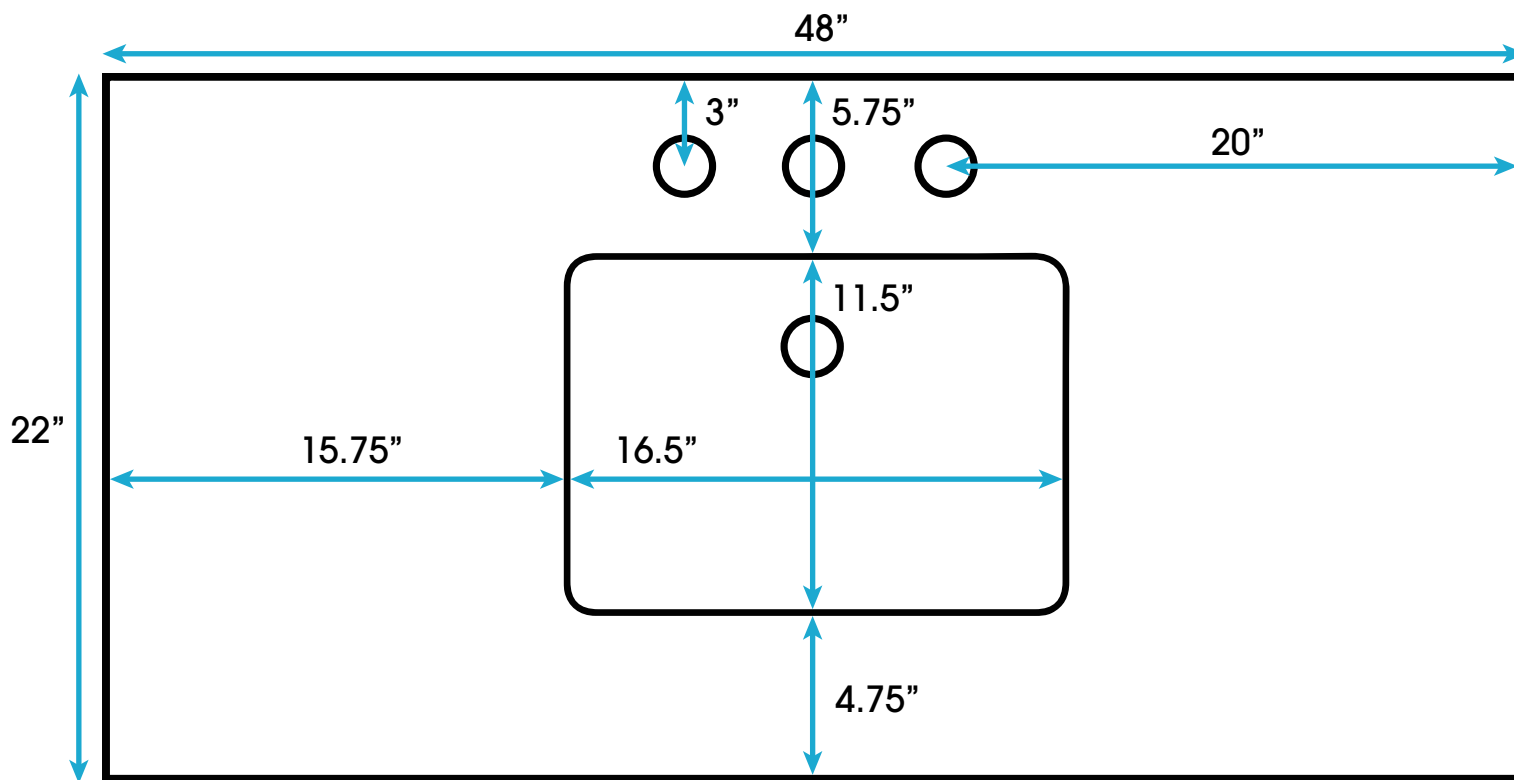

# ***Peyton 48-inch Bath Vanity (Top View)***

**All measurements are approximate and rounded to the nearest quarter inch  
Please allow for a slight margin of error**