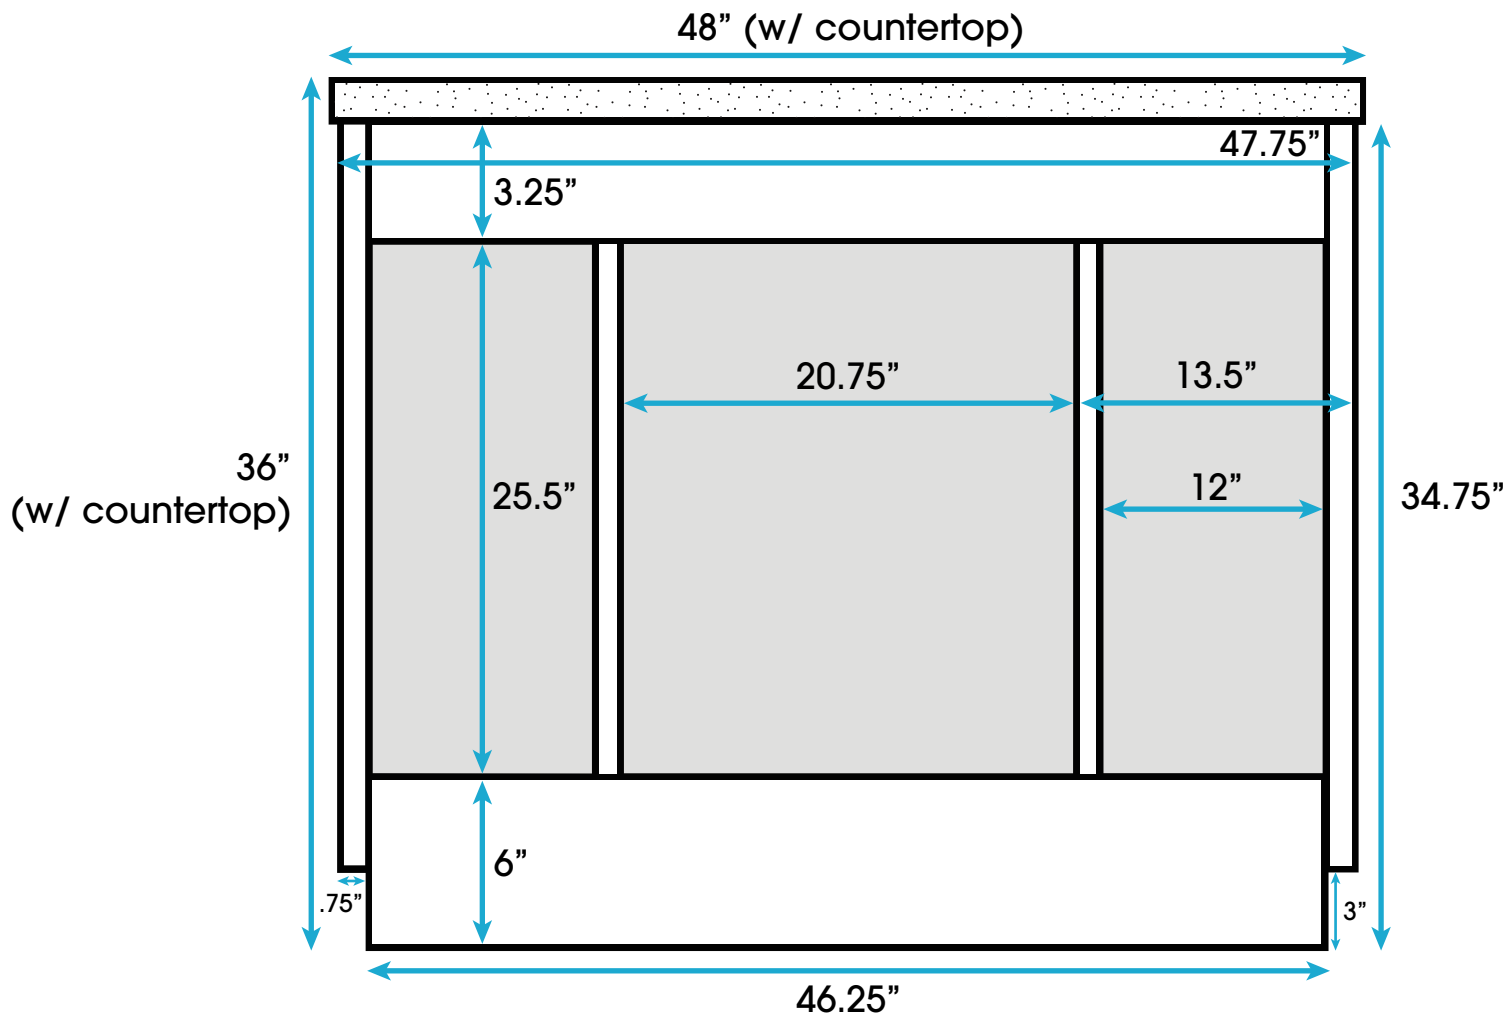

# ***Peyton 48-inch Bath Vanity*** **(Back View)**

**All measurements are approximate and rounded to the nearest quarter inch  
Please allow for a slight margin of error**