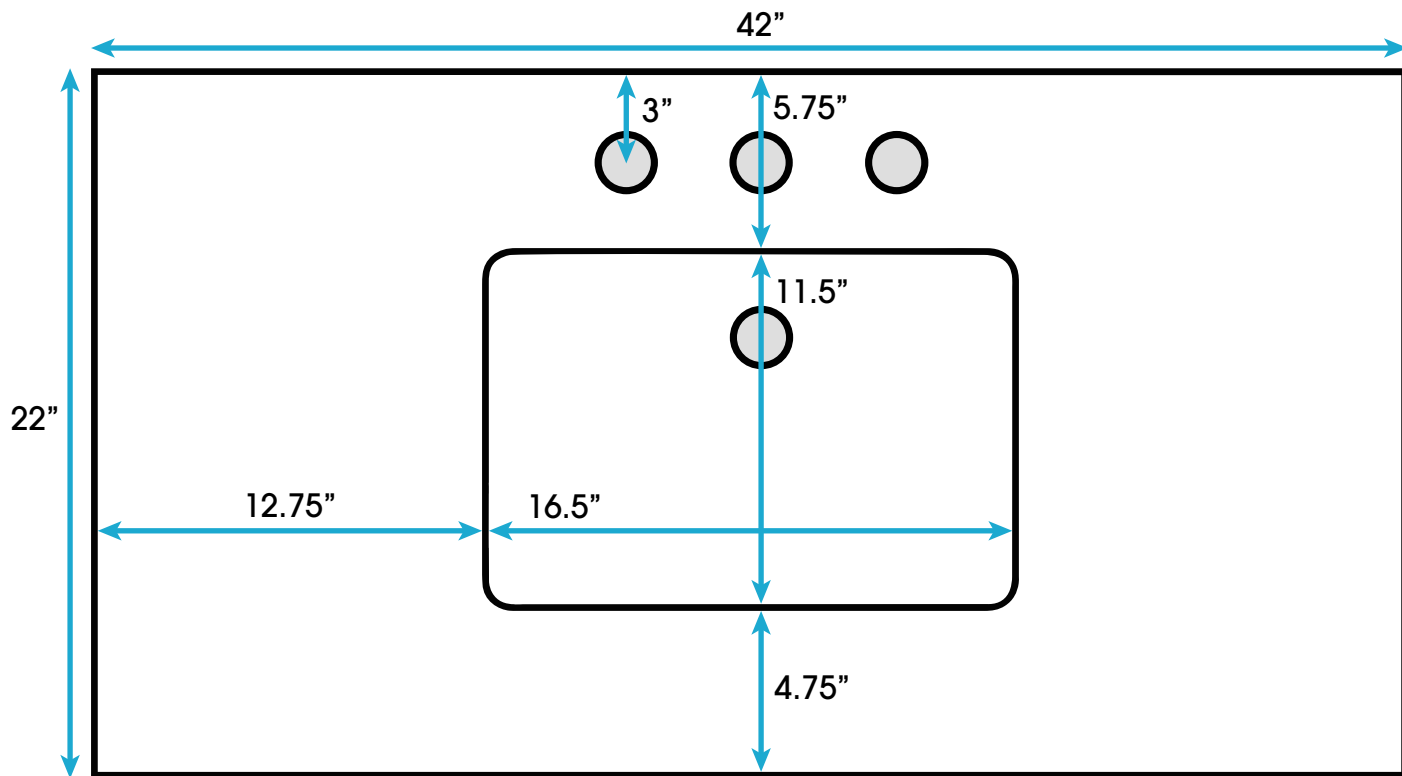

Peyton 42-inch Bath Vanity **(Top View)**

**All measurements are approximate and rounded to the nearest quarter inch
Please allow for a slight margin of error**