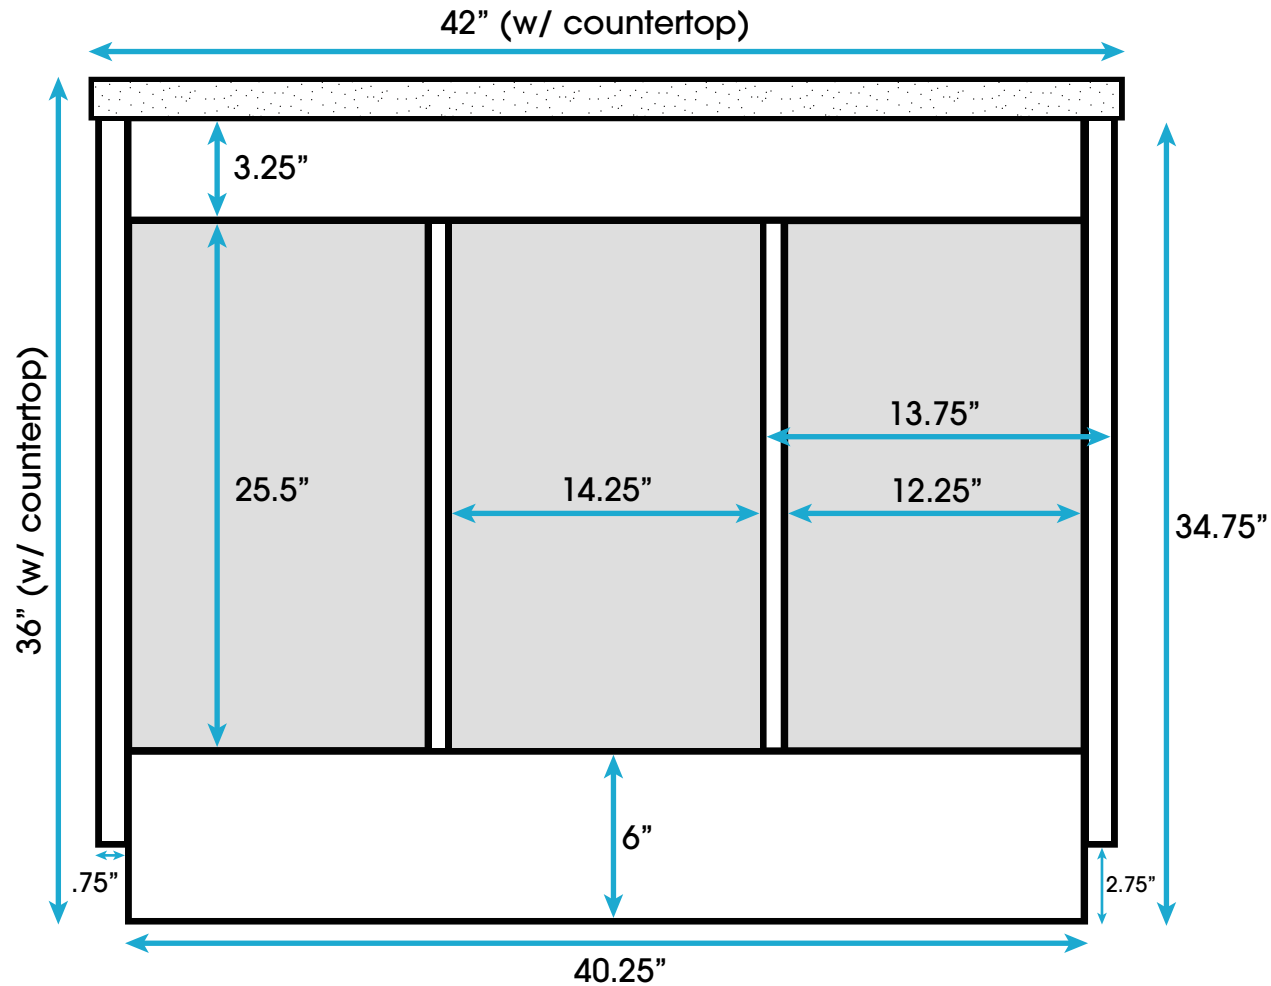

Peyton 42-inch Bath Vanity **(Back View)**

**All measurements are approximate and rounded to the nearest quarter inch
Please allow for a slight margin of error**