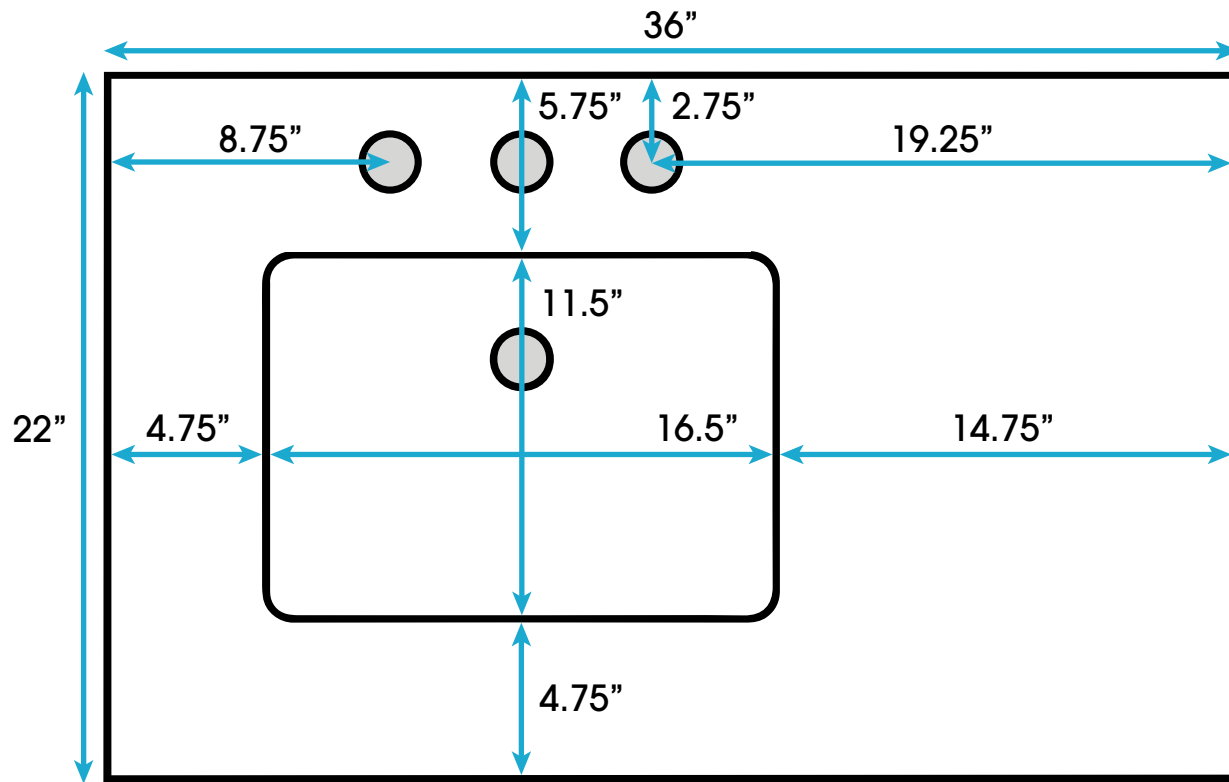

Peyton 36-inch Bath Vanity **(Top View)**

**All measurements are approximate and rounded to the nearest quarter inch
Please allow for a slight margin of error**