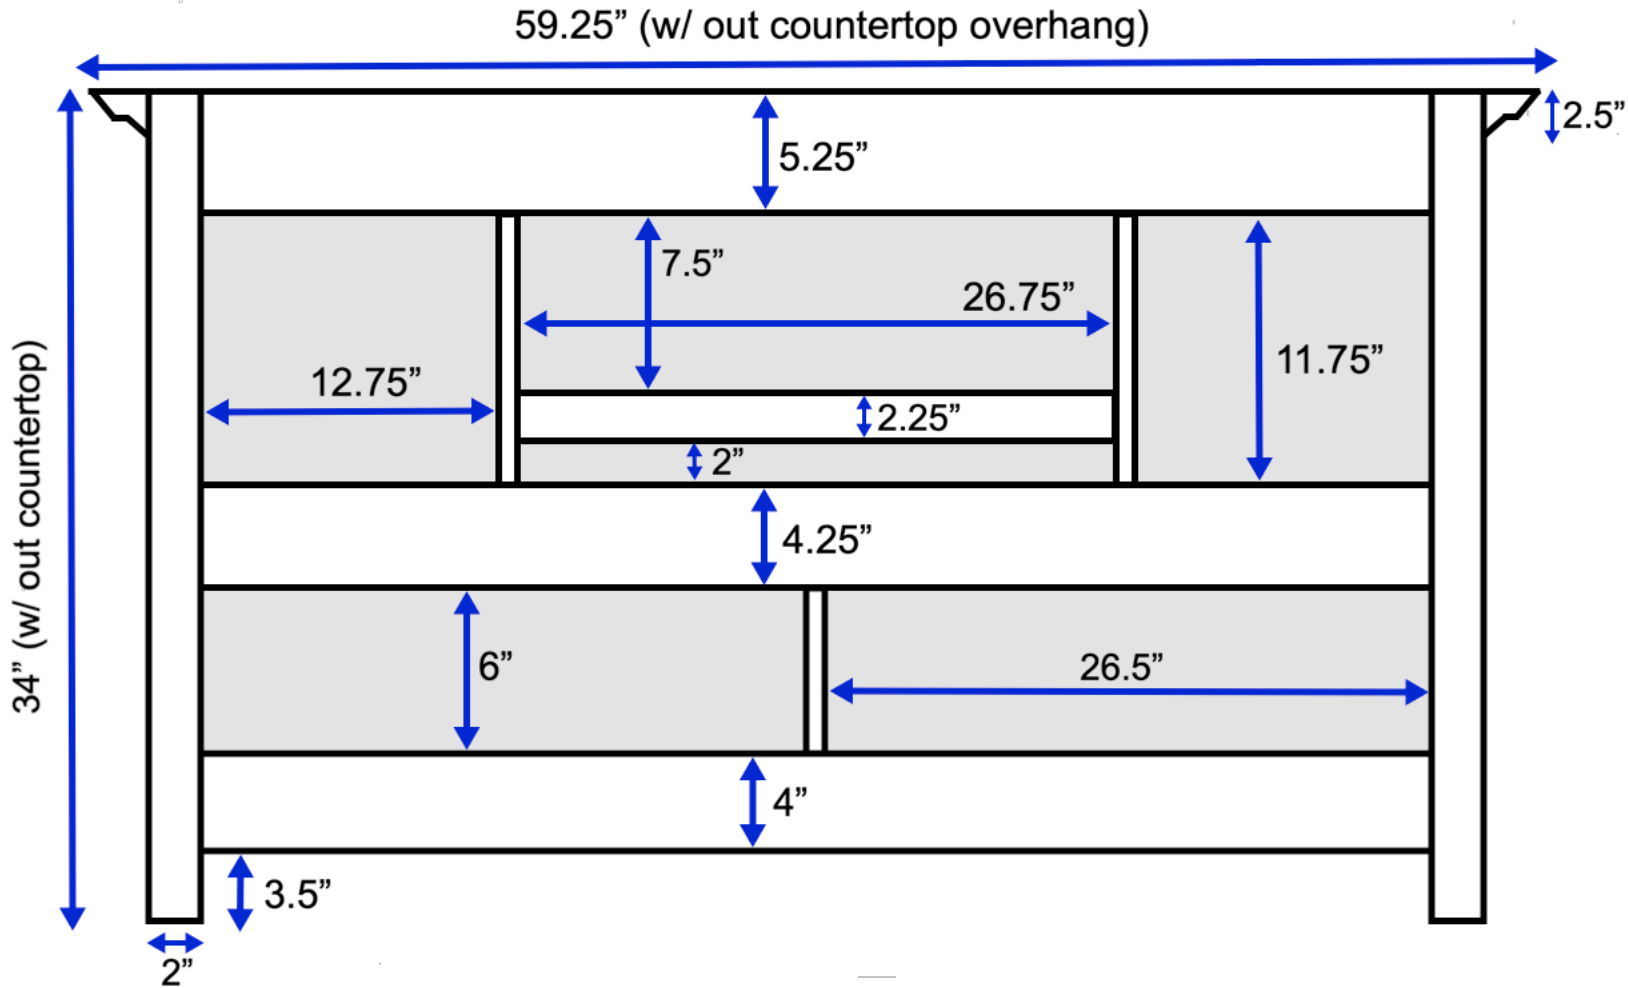

# Paige 60-inch Vanity (Back View)

All measurements are approximate and rounded to the nearest quarter inch.  
Please allow for a slight margin of error.