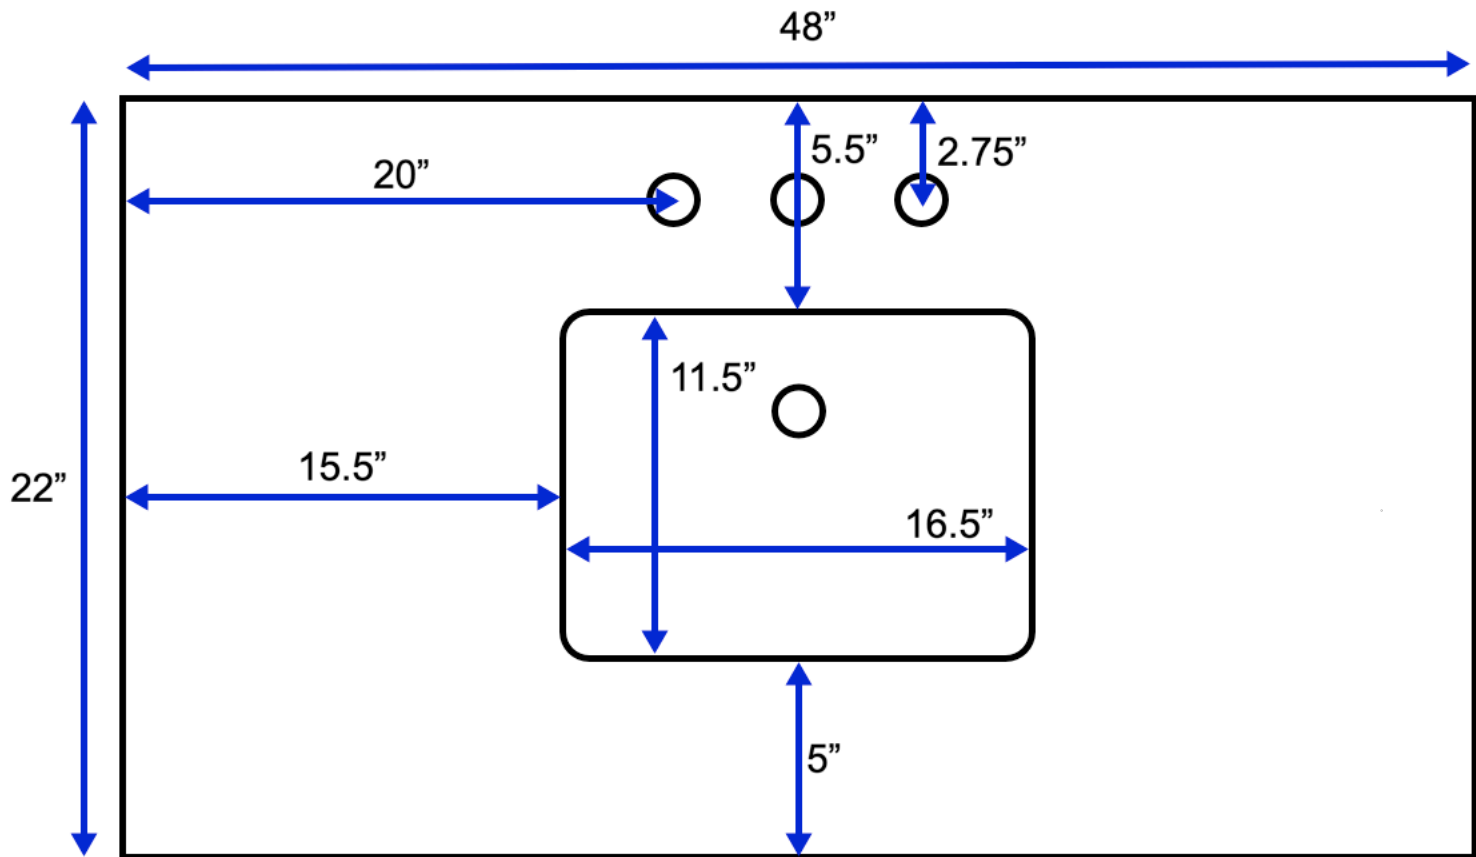

Paige 48-inch Bath Vanity (Top View)

All measurements are approximate and rounded to the nearest quarter inch.
Please allow for a slight margin of error.