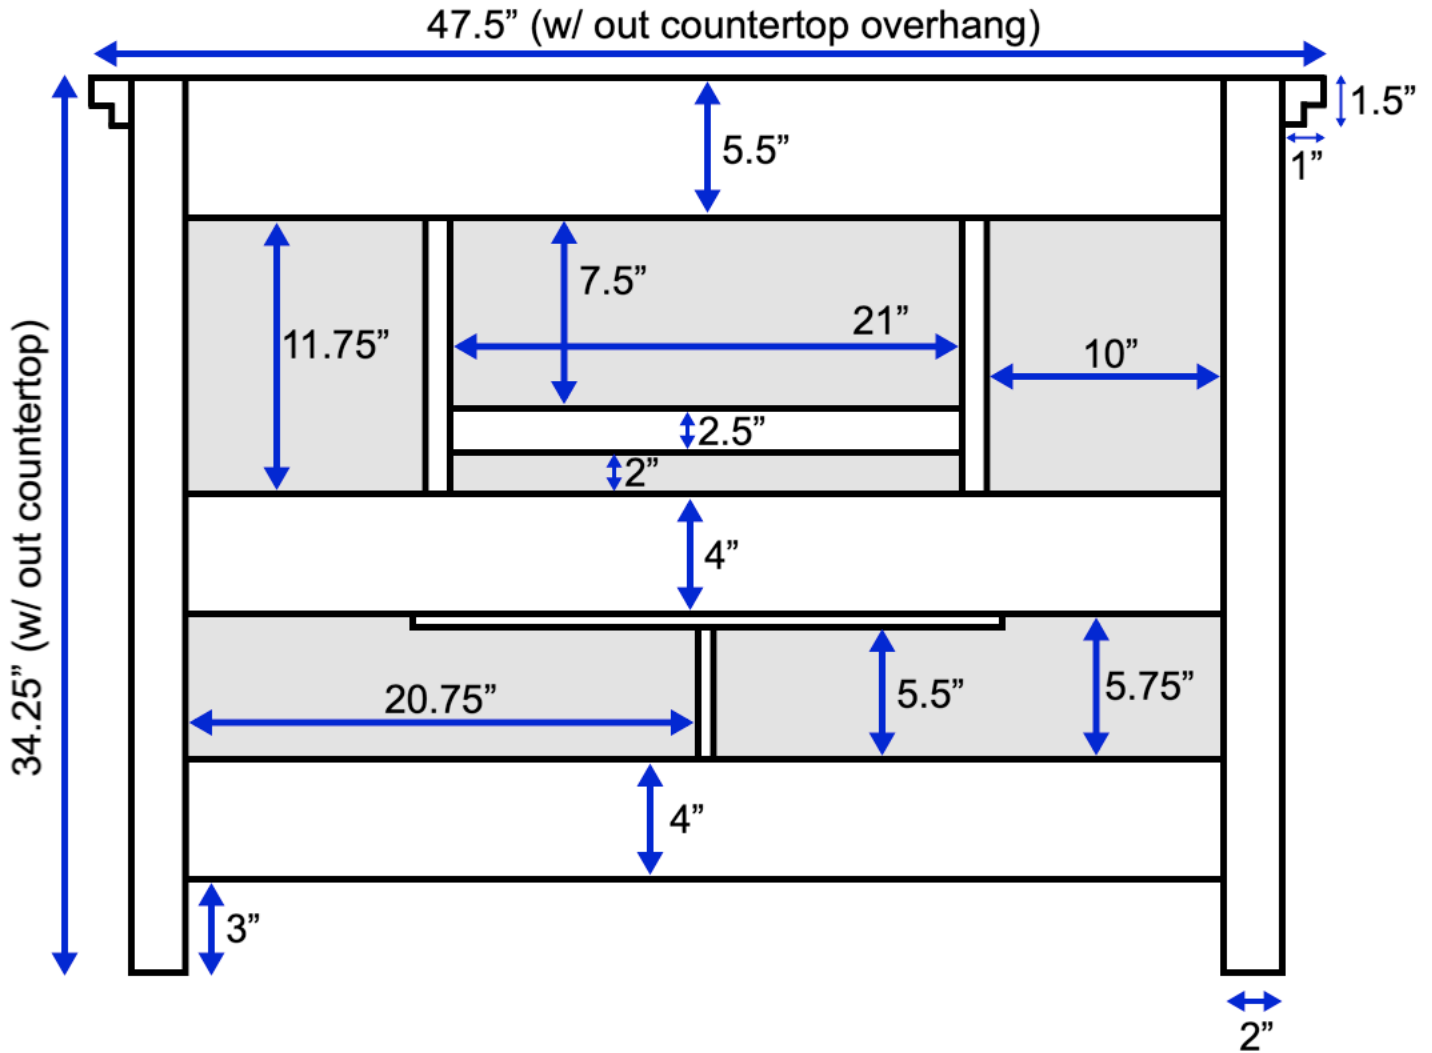

# Paige 48-inch Bath Vanity (Back View)

All measurements are approximate and rounded to the nearest quarter inch.  
Please allow for a slight margin of error.