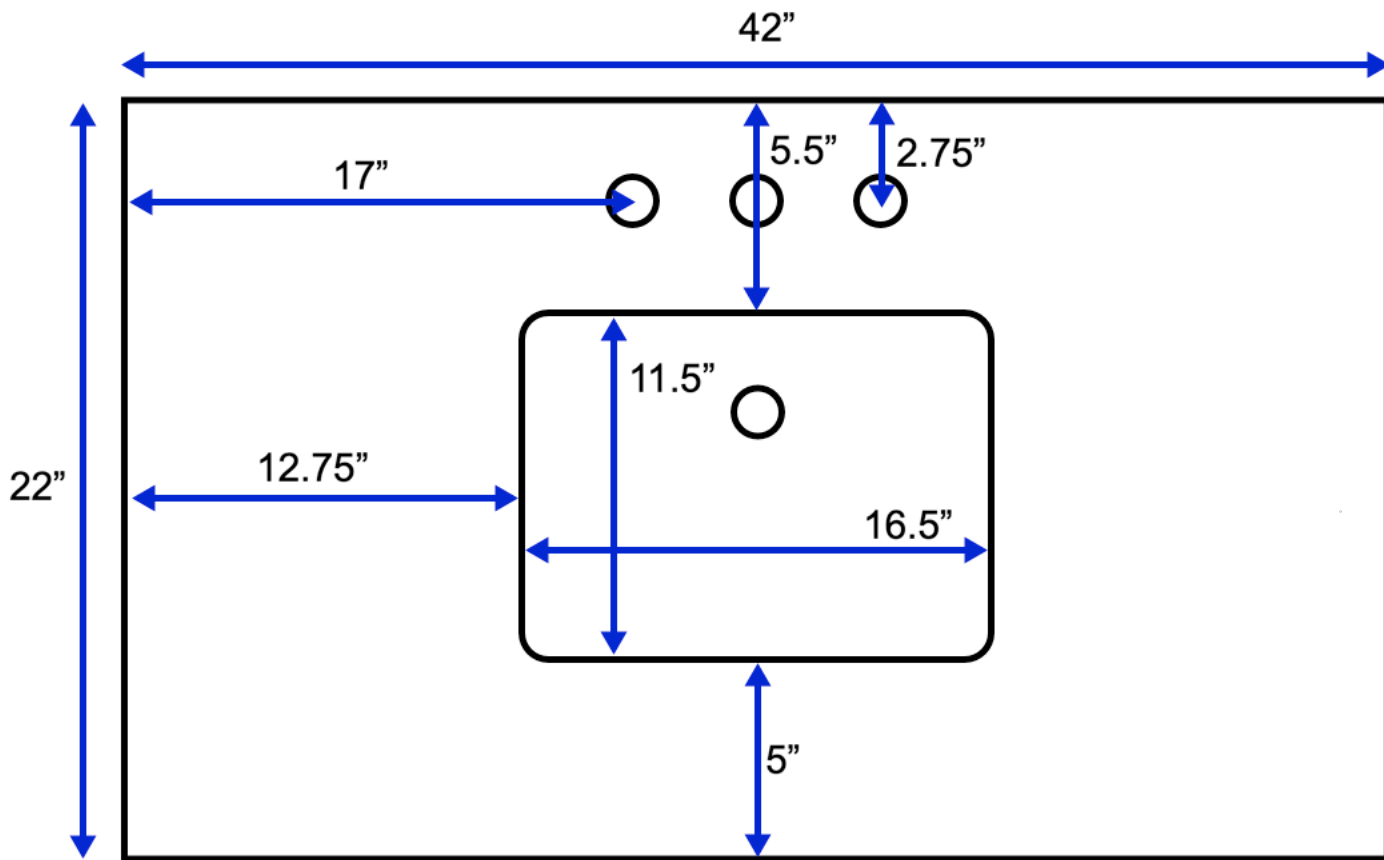

# Paige 42-inch Bath Vanity (Top View)

All measurements are approximate and rounded to the nearest quarter inch.  
Please allow for a slight margin of error.