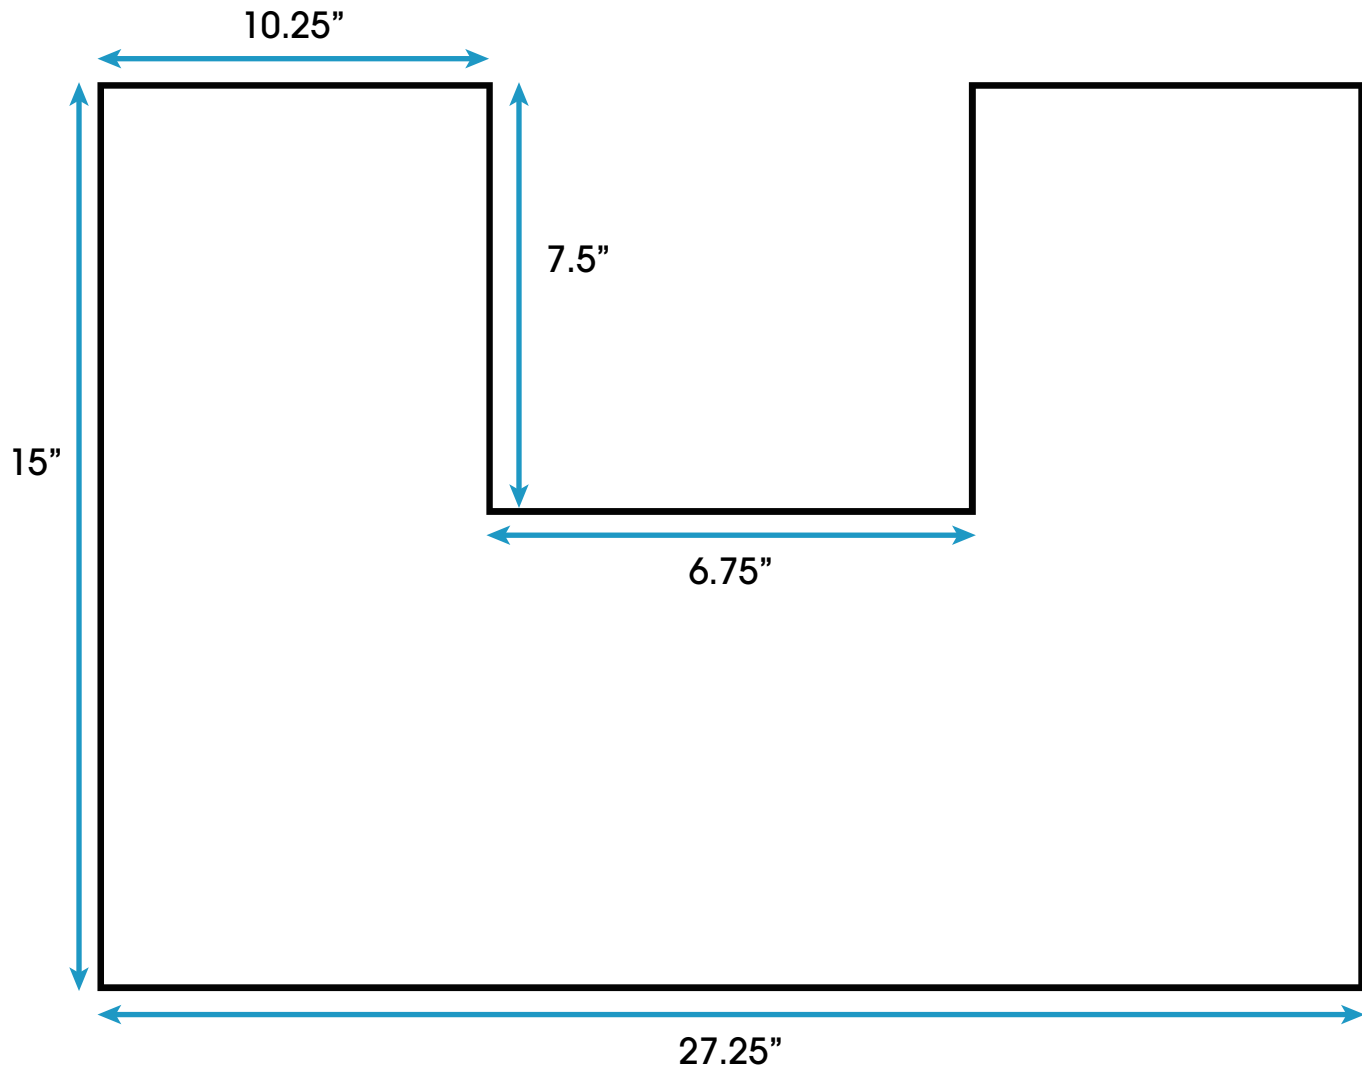

# ***Oslo 60-inch Double Vanity*** **Middle Drawer (Top View)**

**All measurements are approximate and rounded to the nearest quarter inch  
Please allow for a slight margin of error**