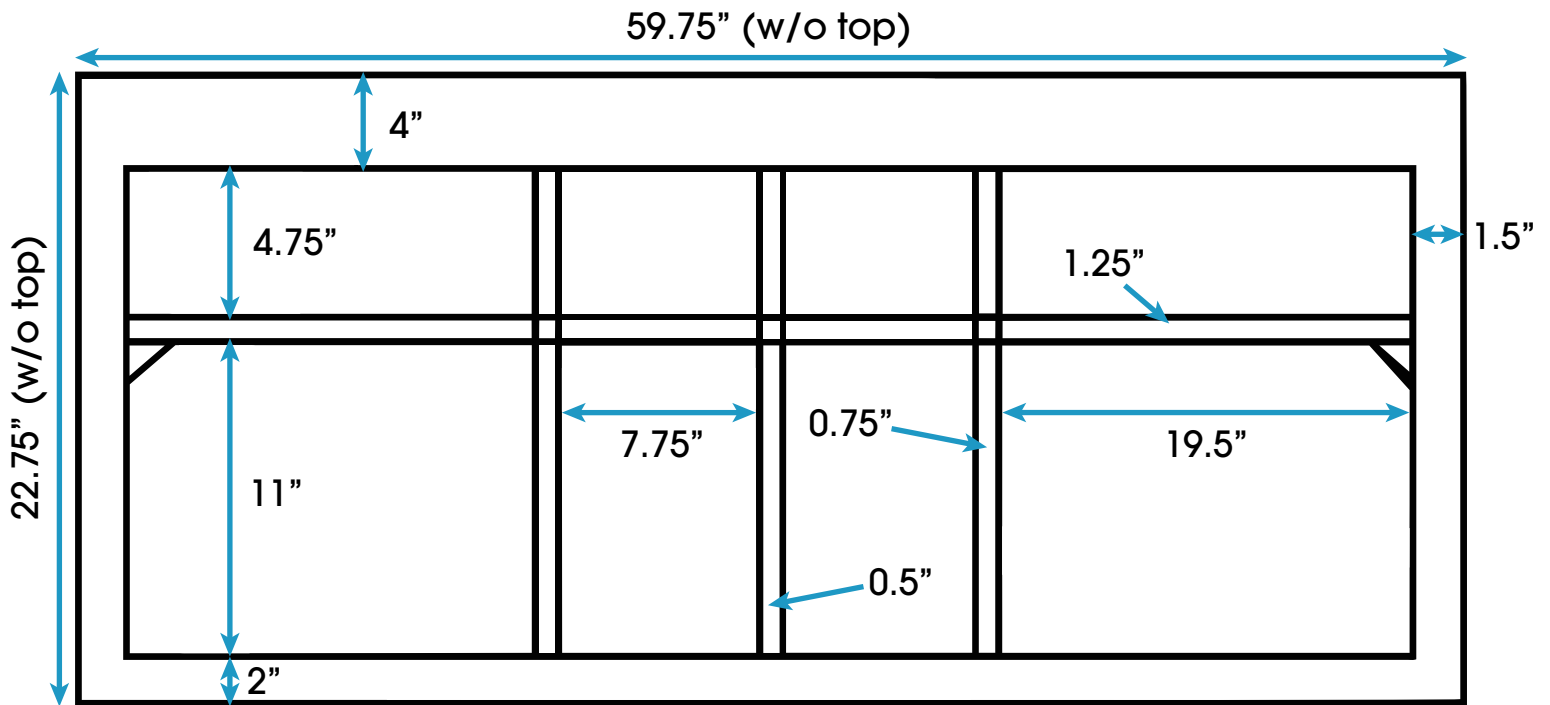

Oslo 60-inch Double Vanity (Back View)

**All measurements are approximate and rounded to the nearest quarter inch
Please allow for a slight margin of error**