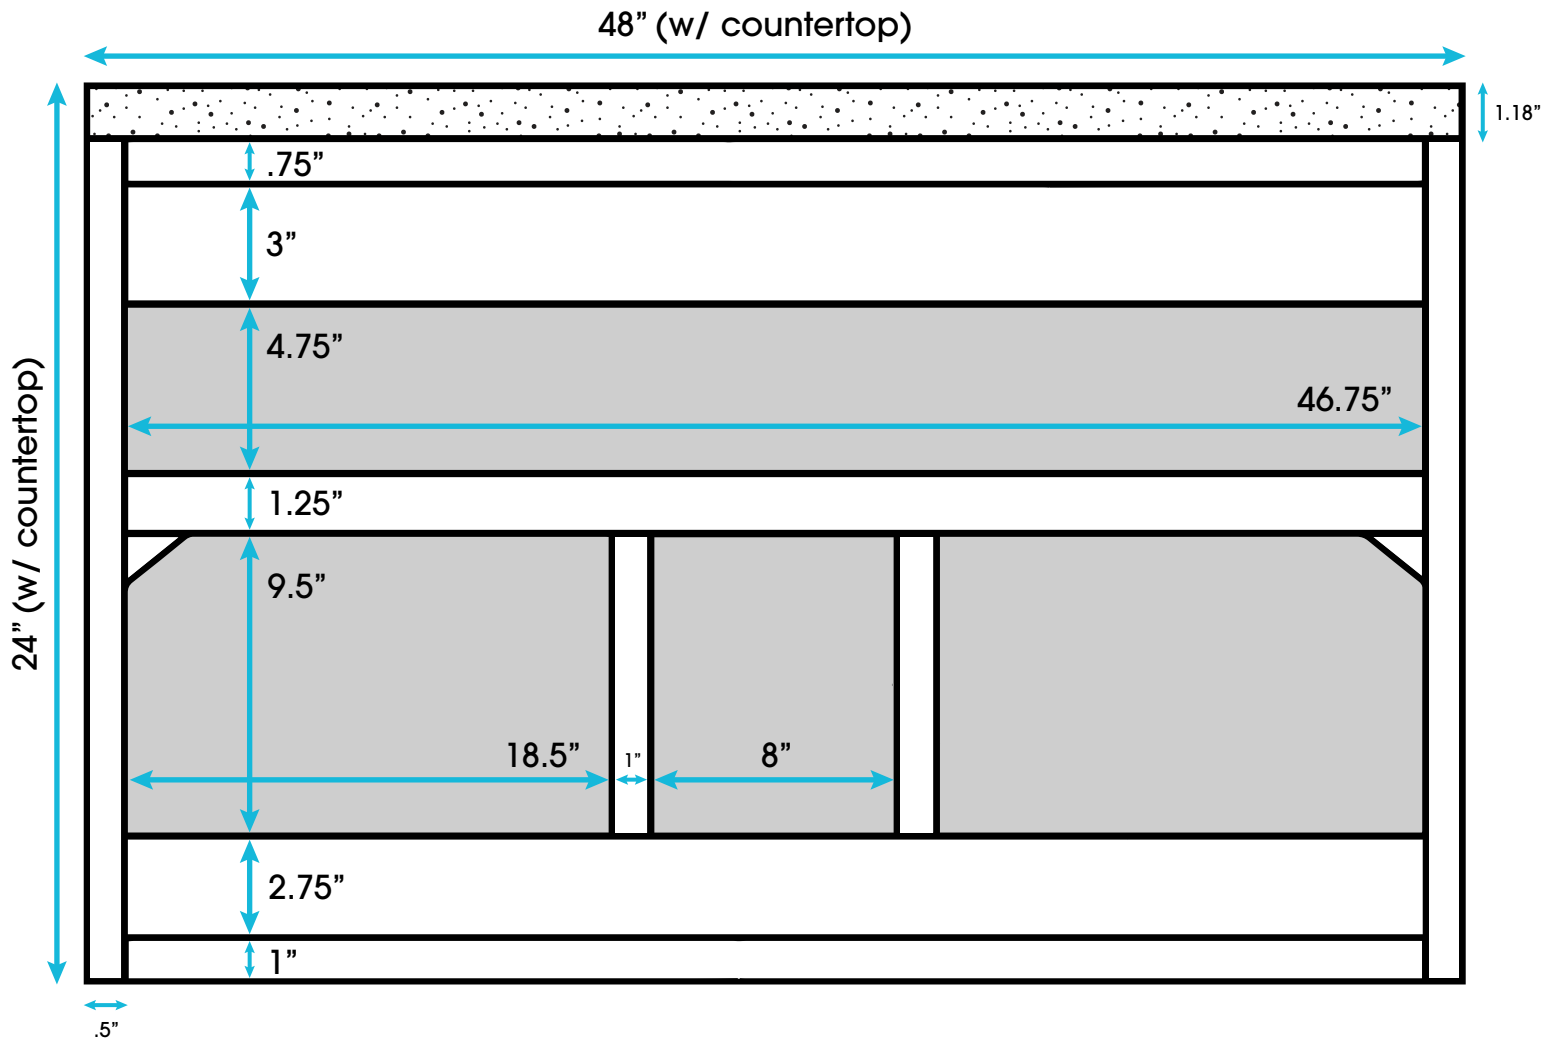

Oslo 48-inch Bath Vanity (Back View)

Approximate Overall Product Weight 260 lbs

**All measurements are approximate and rounded to the nearest quarter inch
Please allow for a slight margin of error**