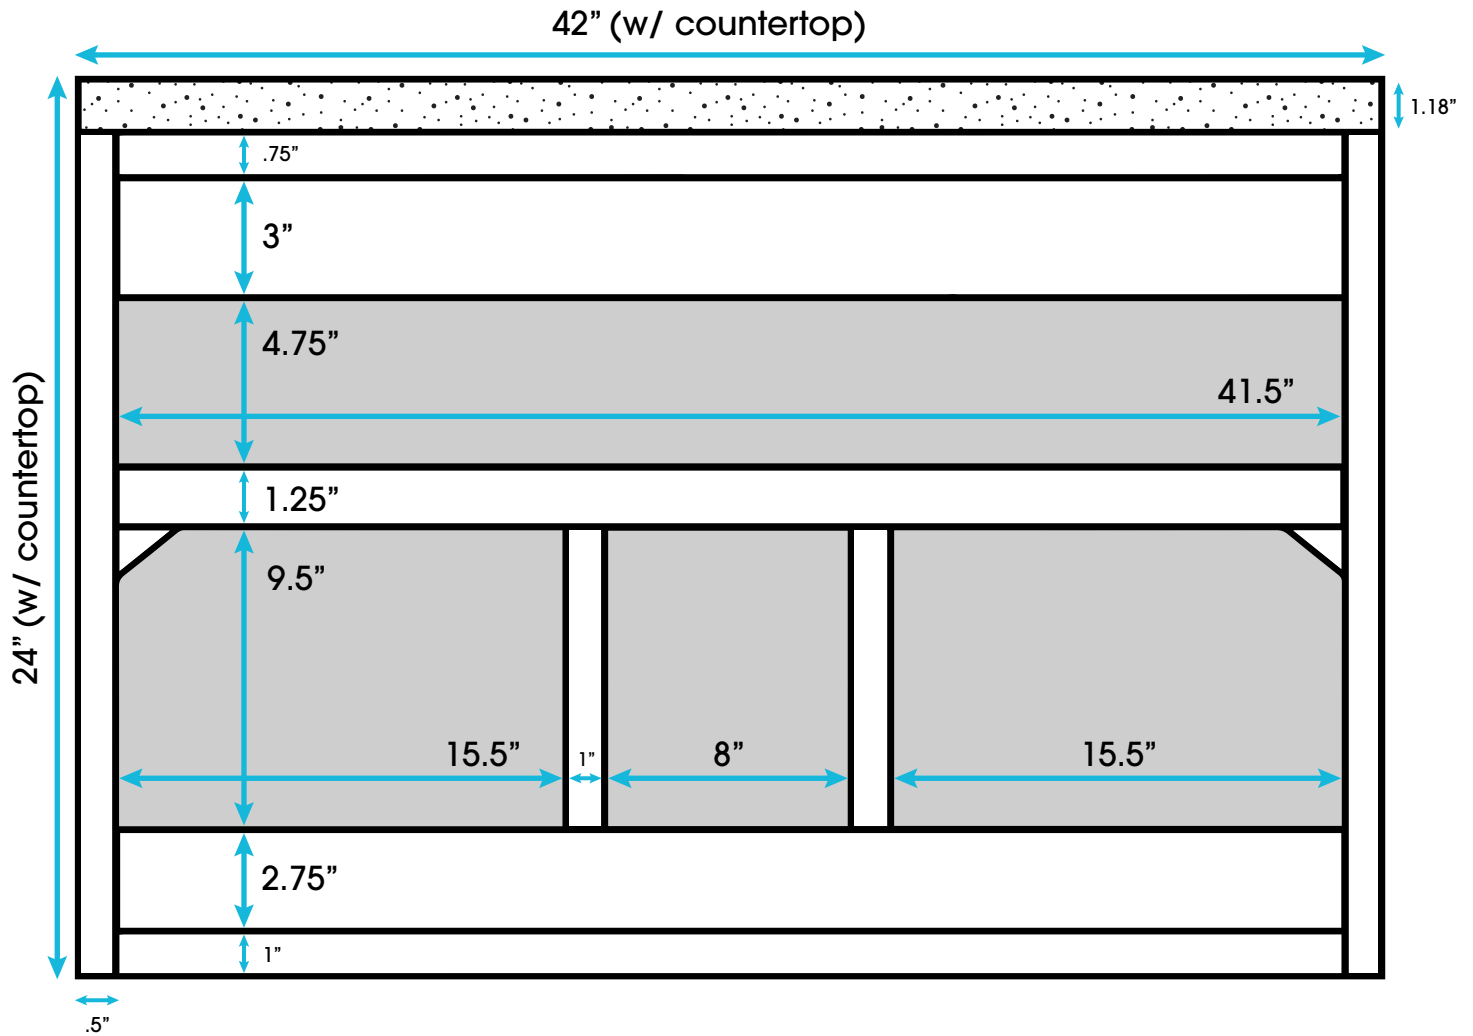

Oslo 42-inch Bath Vanity (Back View)

Approximate Overall Product Weight 240 lbs

**All measurements are approximate and rounded to the nearest quarter inch
Please allow for a slight margin of error**