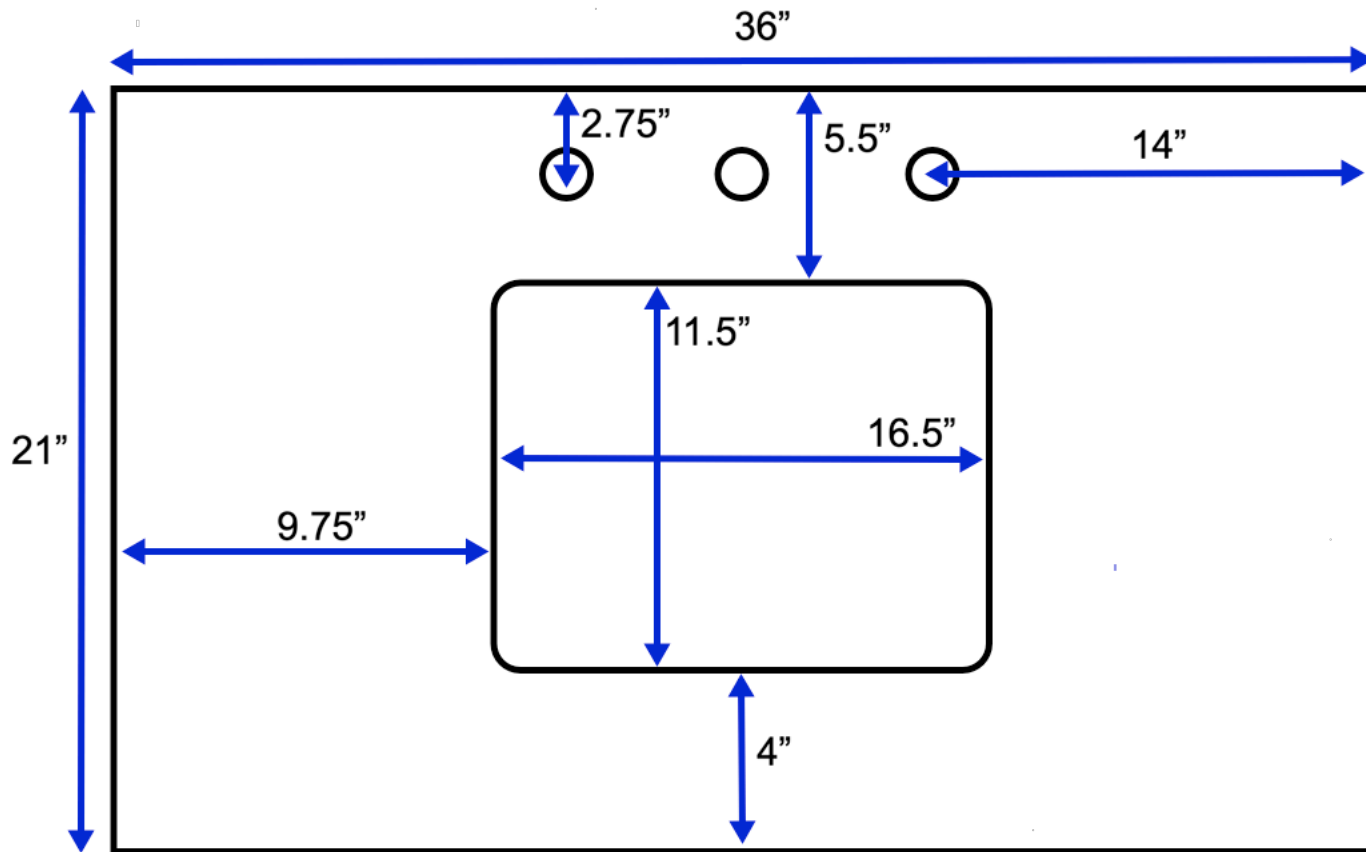

Oslo 36-inch Bath Vanity (Top View)

Approximate Overall Product Weight: 200 lbs

All measurements are approximate and rounded to the nearest quarter inch.
Please allow for a slight margin of error.