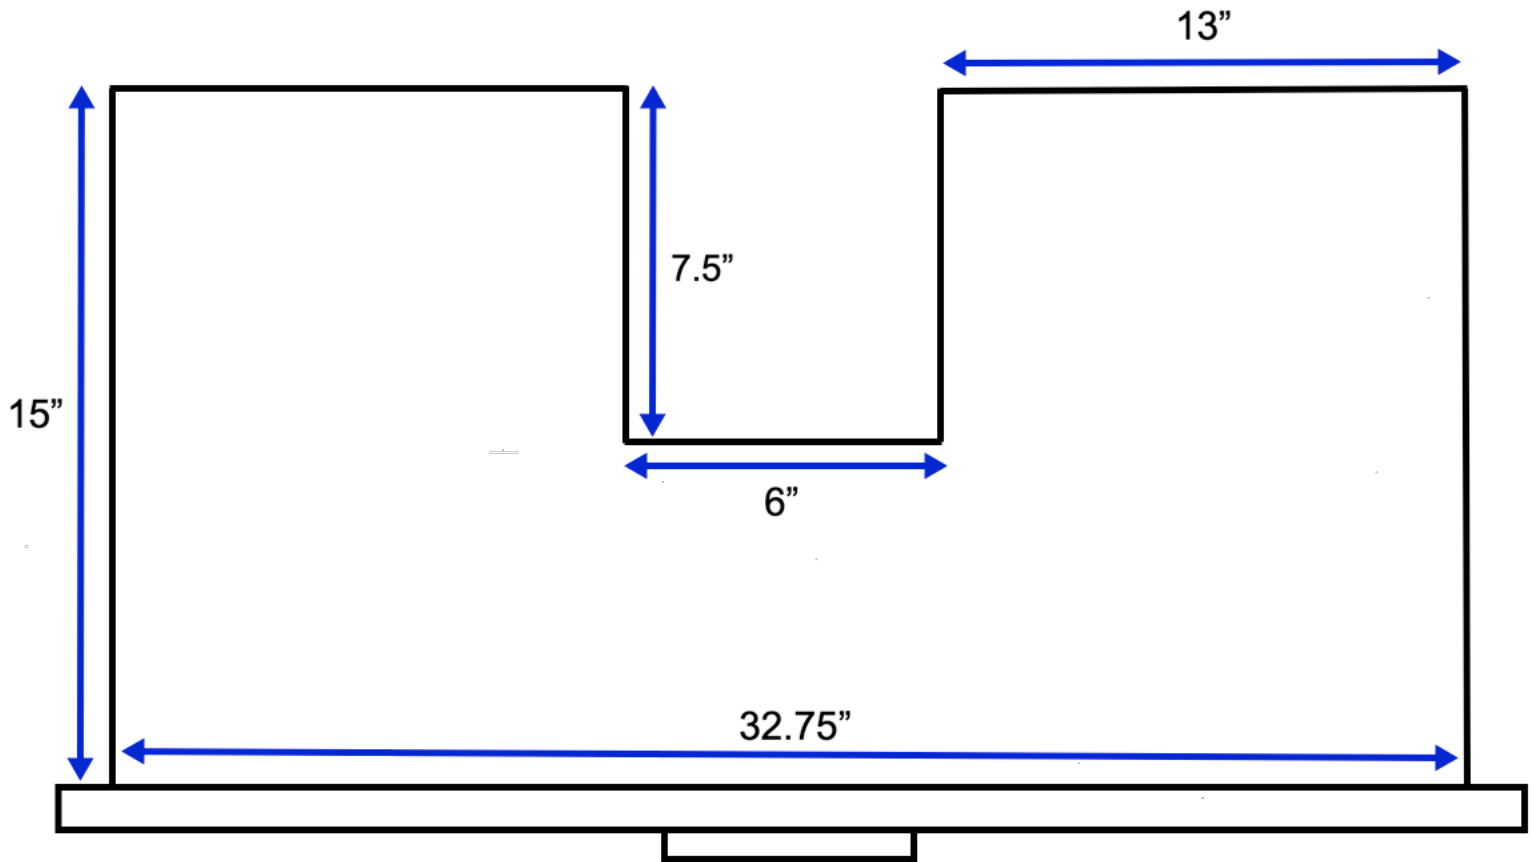

# Oslo 36-inch Vanity Middle Drawer - Bird's Eye View

All measurements are approximate and rounded to the nearest quarter inch.  
Please allow for a slight margin of error.