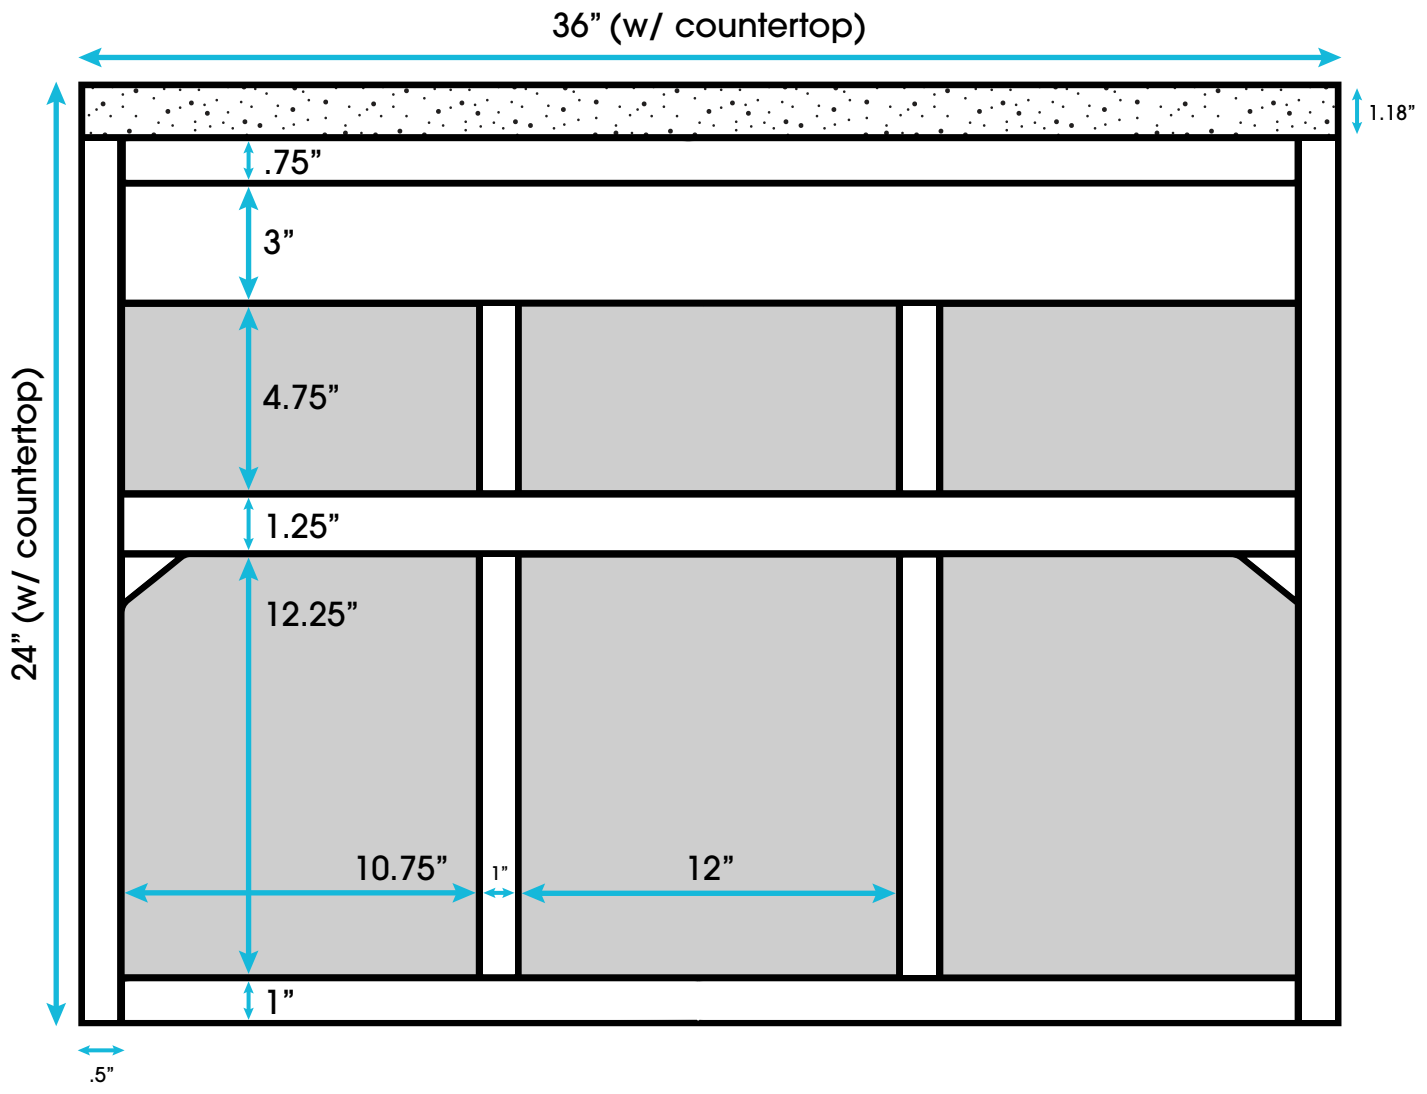

# Oslo 36-inch Bath Vanity (Back View)

**Approximate Overall Product Weight 200 lbs**

**All measurements are approximate and rounded to the nearest quarter inch  
Please allow for a slight margin of error**