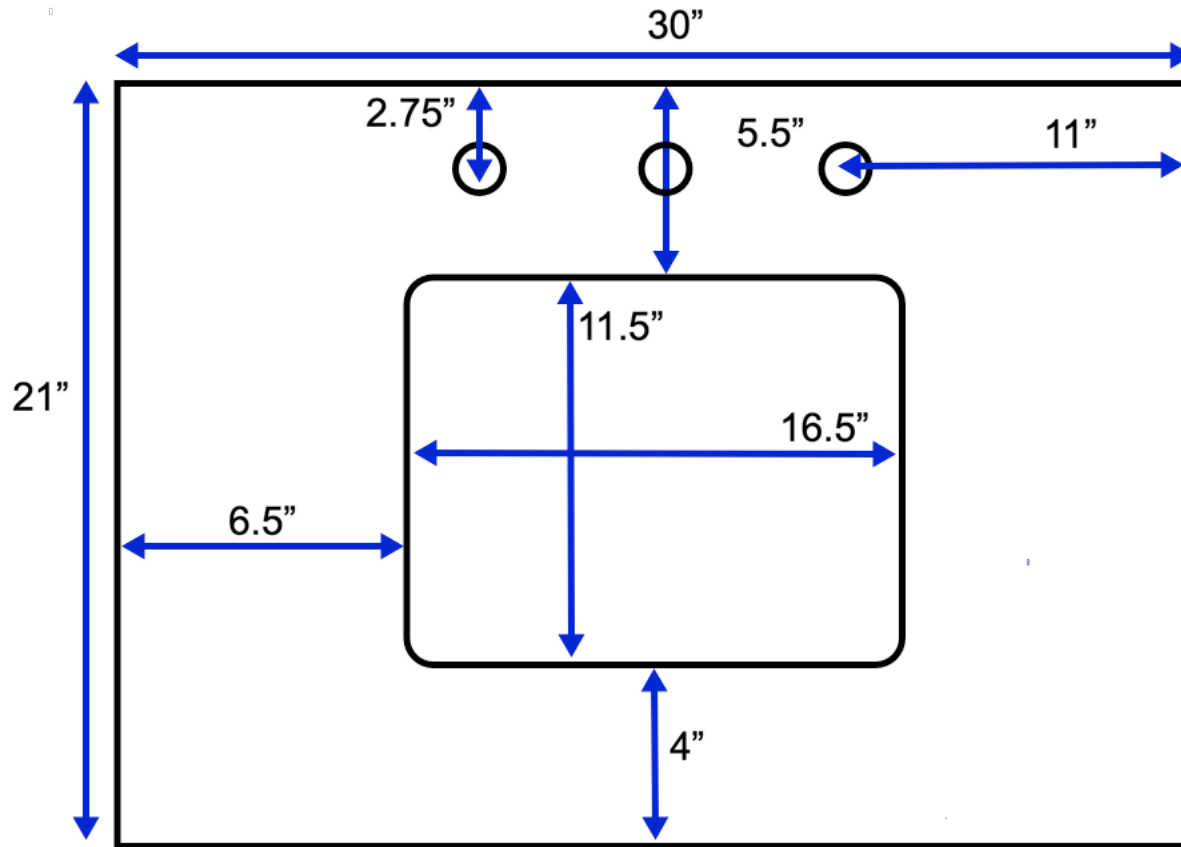

Oslo 30-inch Bath Vanity (Top View)

Approximate Overall Product Weight: 170 lbs

All measurements are approximate and rounded to the nearest quarter inch.
Please allow for a slight margin of error.