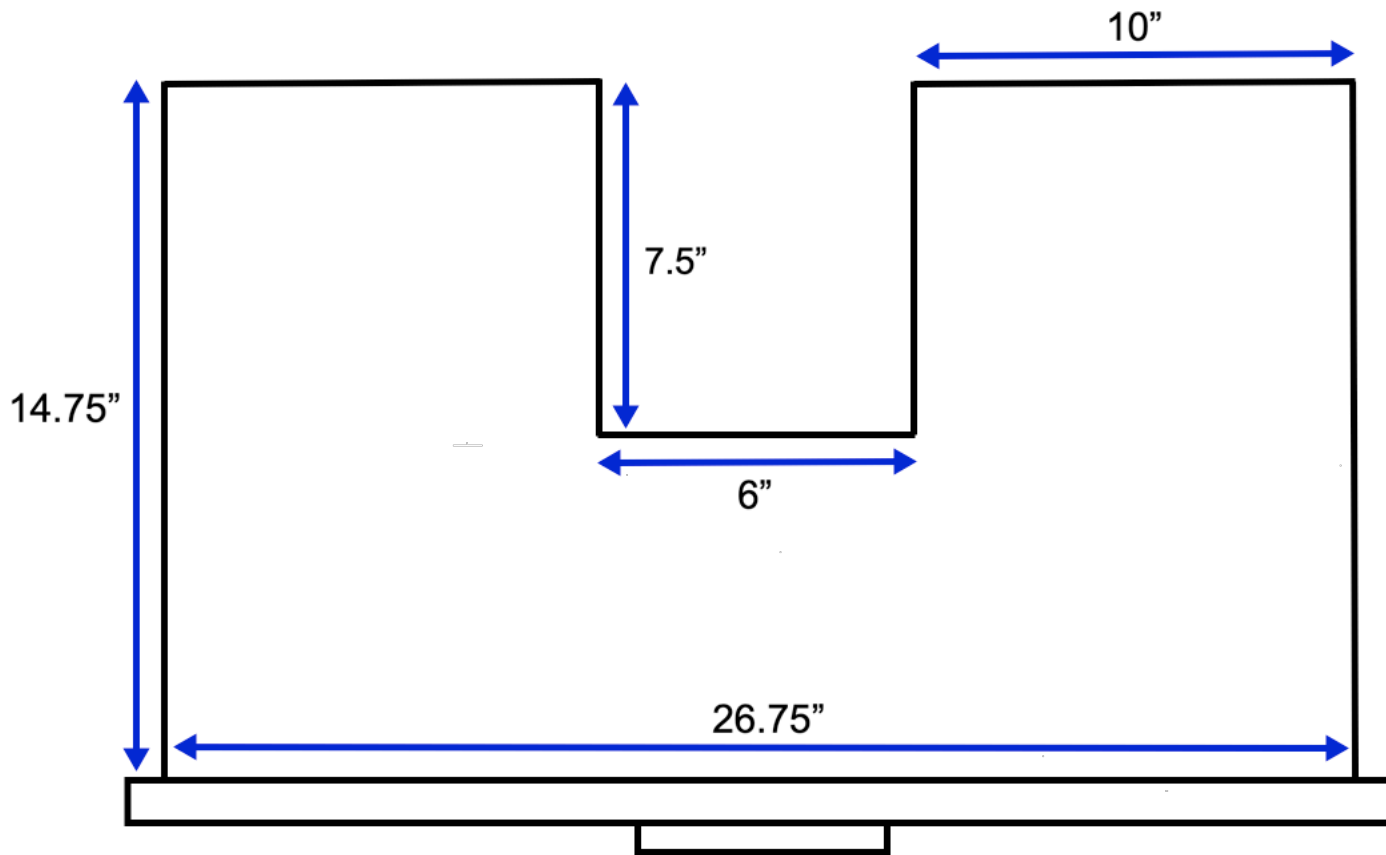

# Oslo 30-inch Vanity Middle Drawer - Bird's Eye View

All measurements are approximate and rounded to the nearest quarter inch.  
Please allow for a slight margin of error.