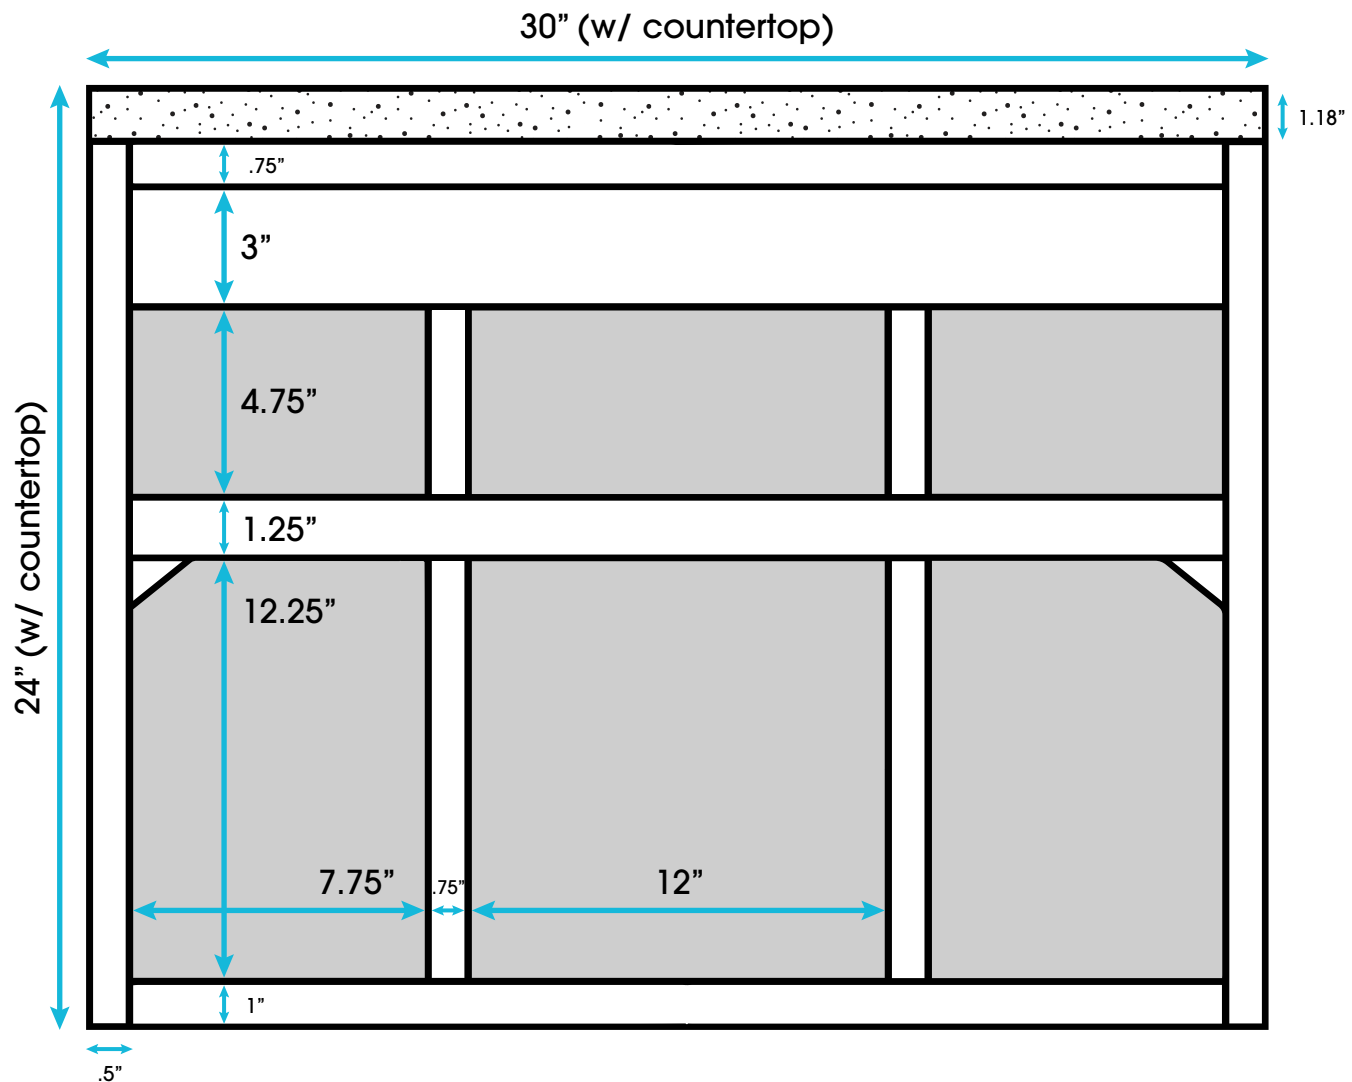

# Oslo 30-inch Bath Vanity (Back View)

**Approximate Overall Product Weight 170 lbs**

**All measurements are approximate and rounded to the nearest quarter inch  
Please allow for a slight margin of error**