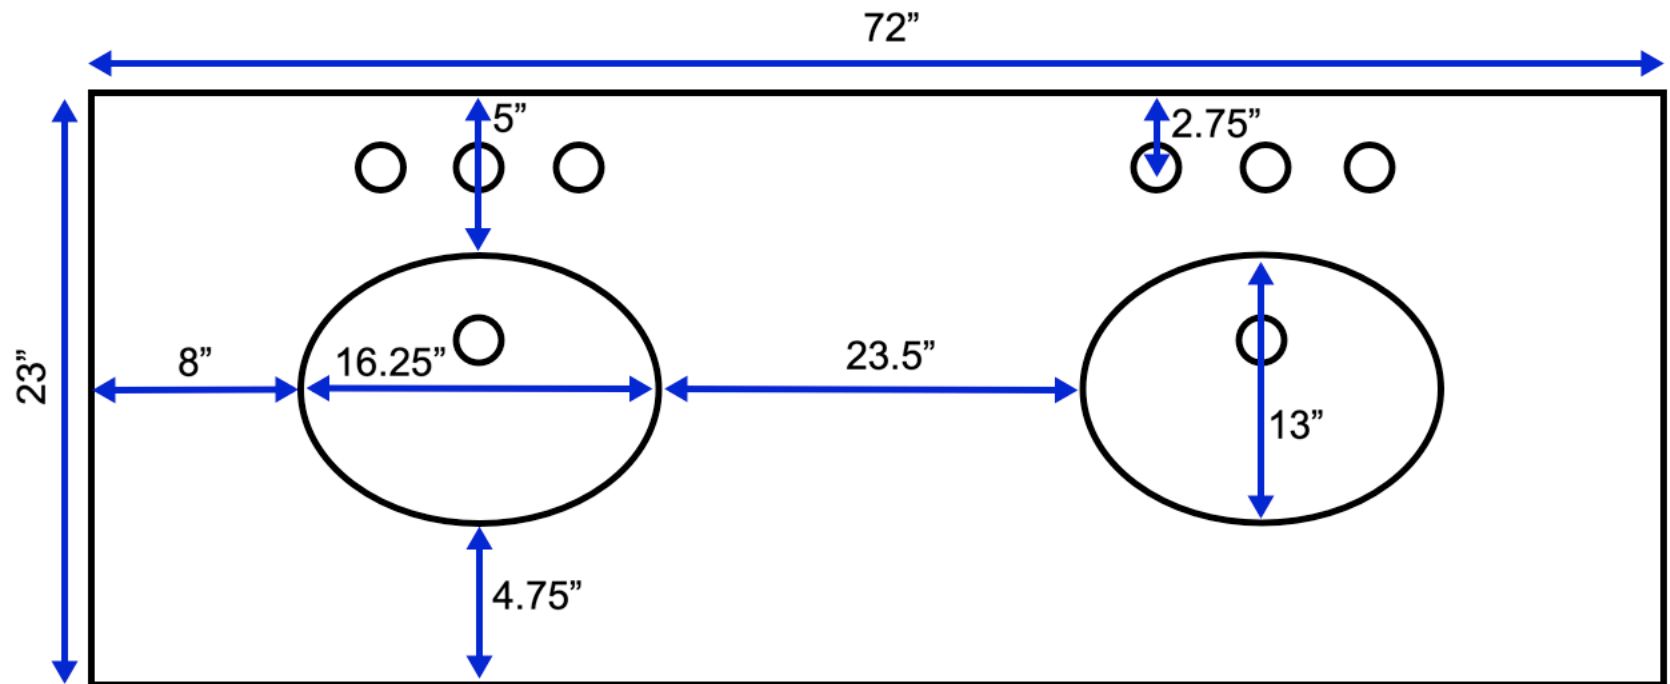

Harper 72-inch Double Vanity (Top View)

All measurements are approximate and rounded to the nearest quarter inch.
Please allow for a slight margin of error.