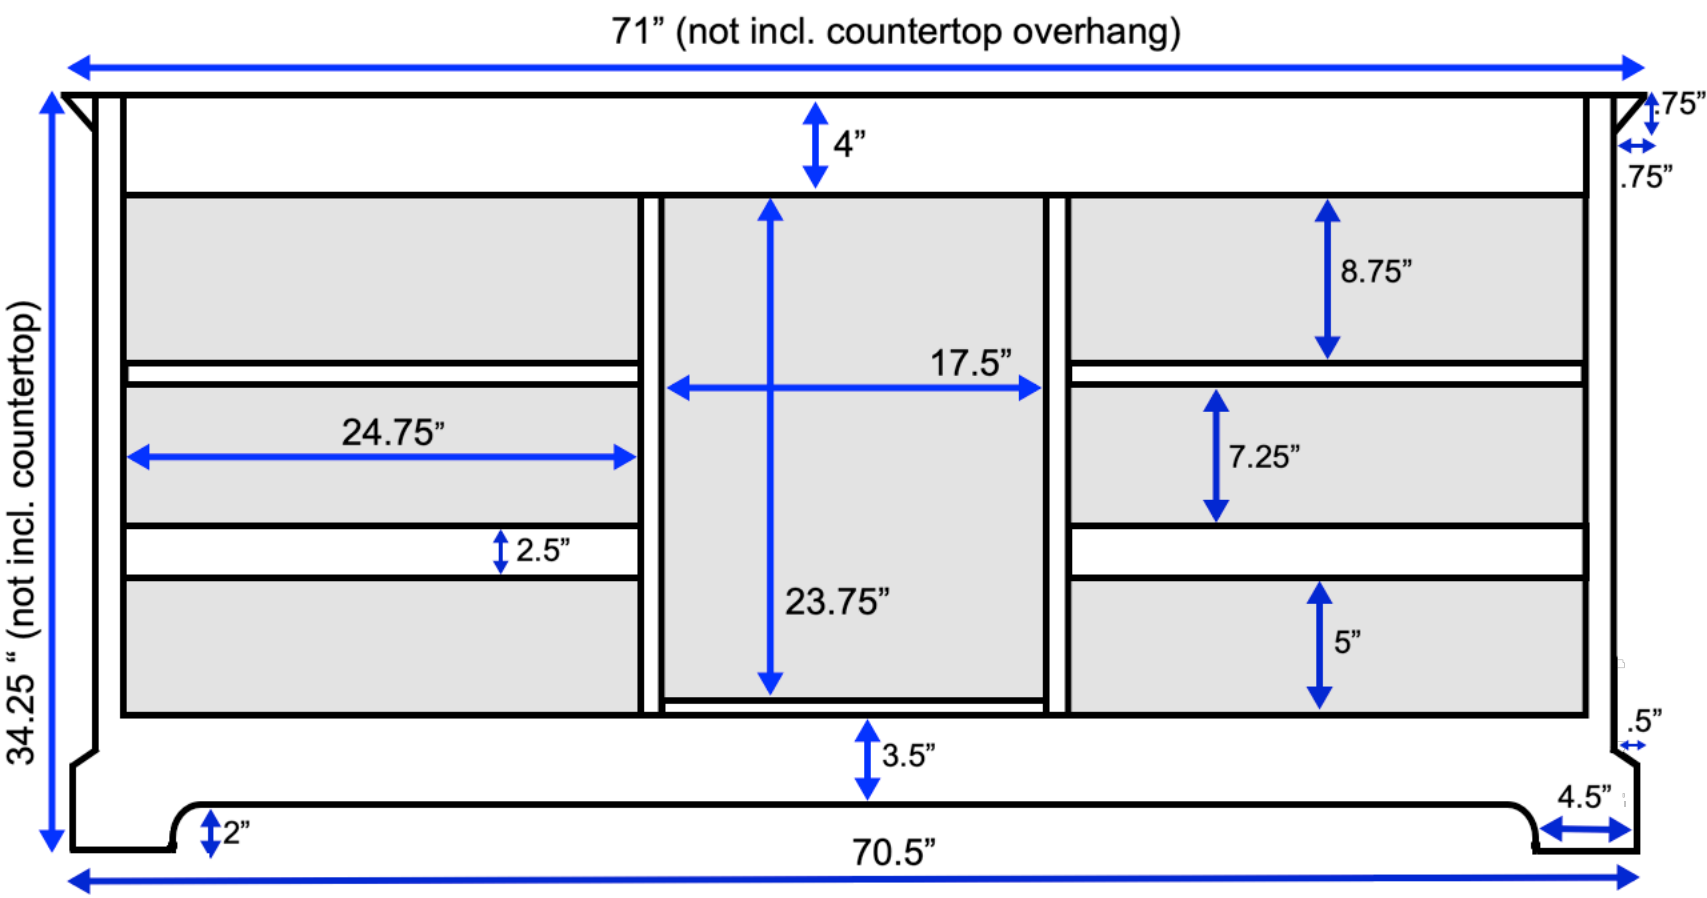

# Harper 72-inch Double Vanity (Back View)

All measurements are approximate and rounded to the nearest quarter-inch. Please allow for a slight margin of error.