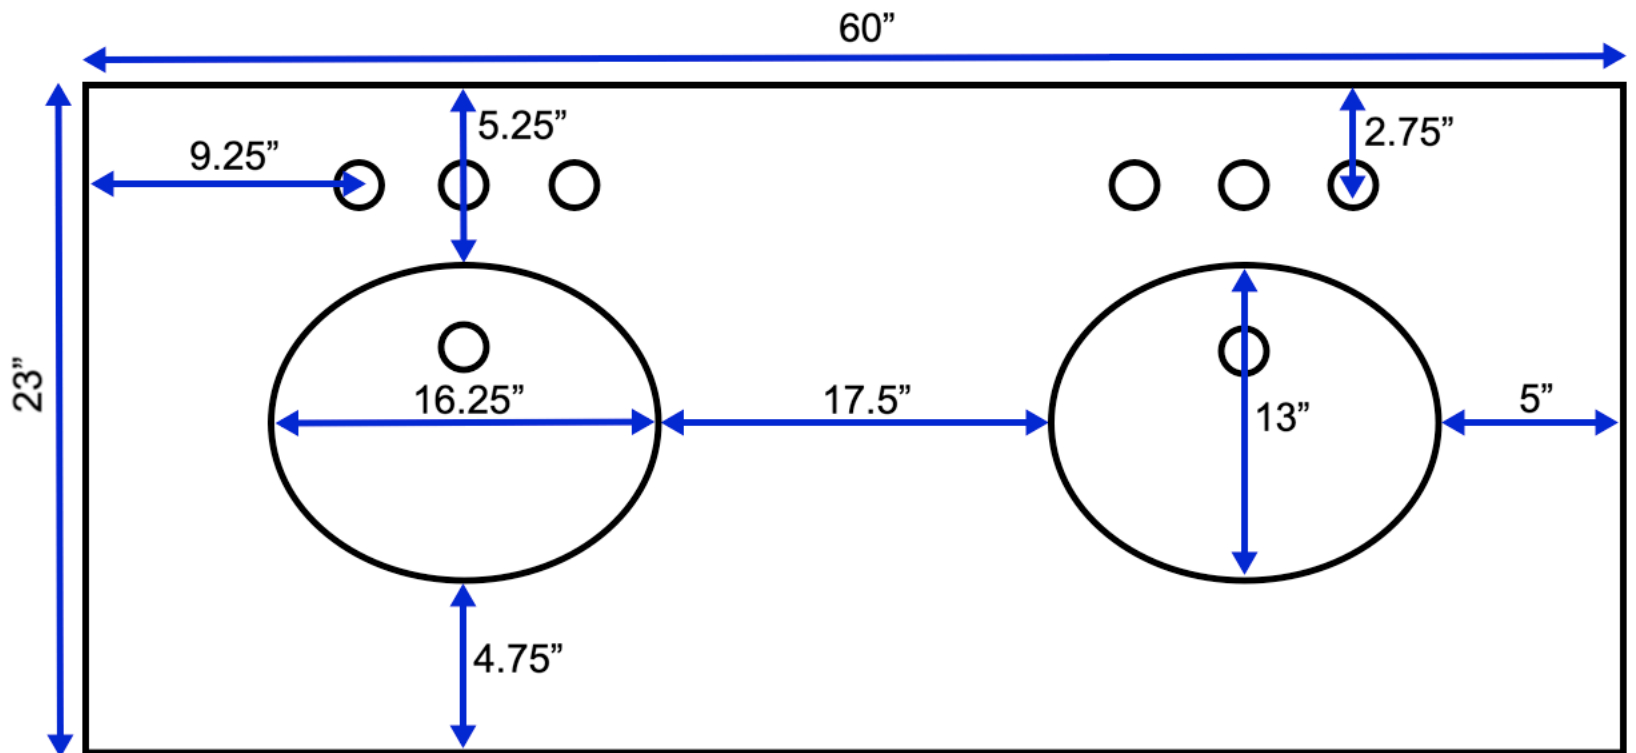

# Harper 60-inch Double Bath Vanity (Top View)

All measurements are approximate and rounded to the nearest quarter inch.  
Please allow for a slight margin of error.