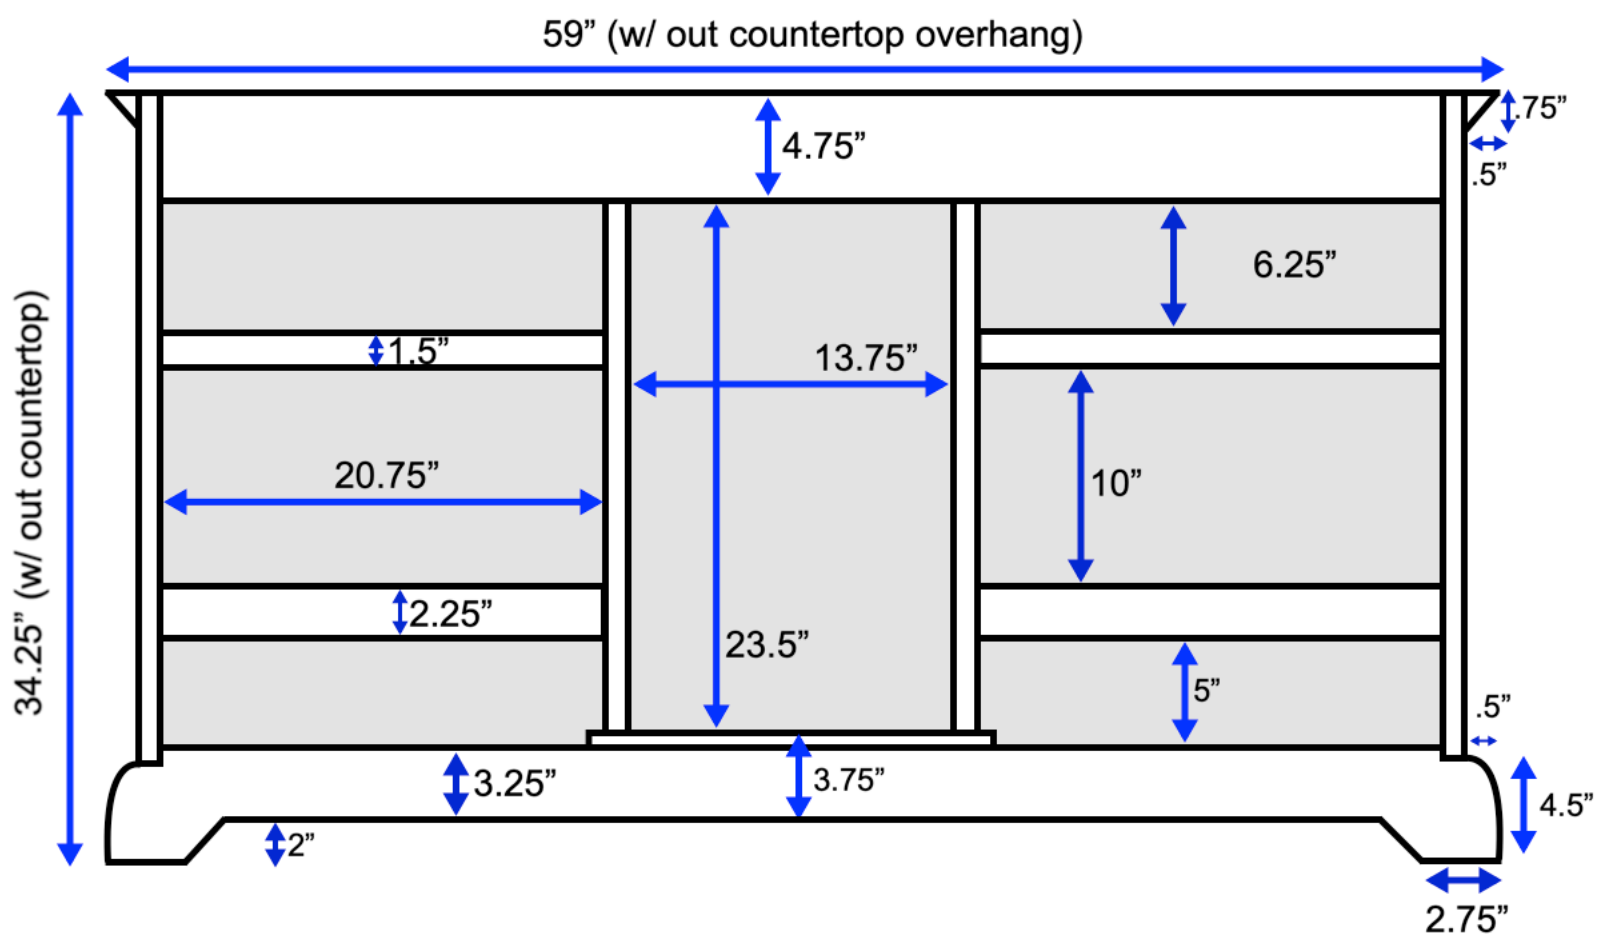

Harper 60-inch Double Bath Vanity (Back View)

All measurements are approximate and rounded to the nearest quarter-inch. Please allow for a slight margin of error.