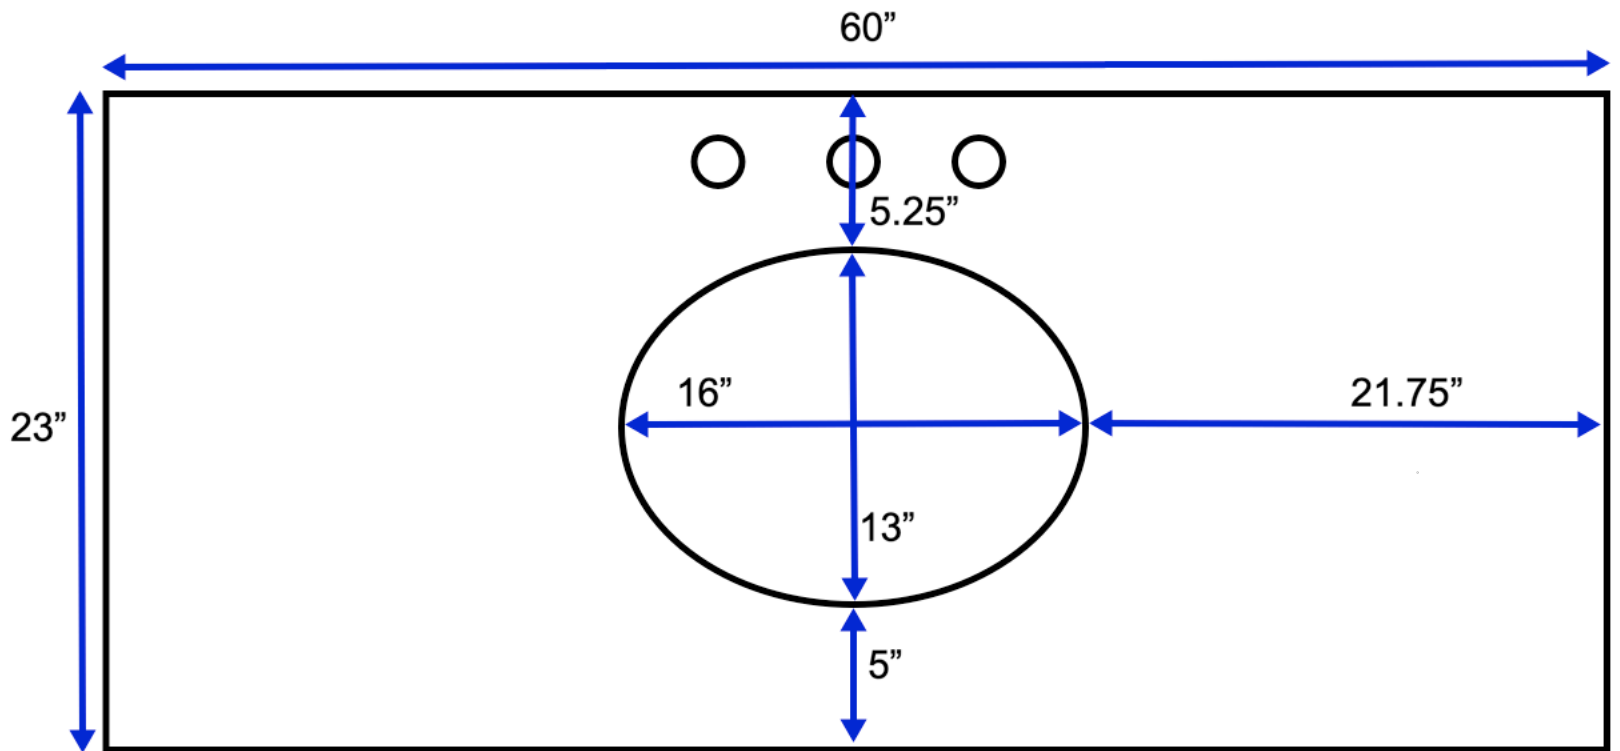

Harper 60-inch Single Vanity (Top View)

All measurements are approximate and rounded to the nearest quarter inch.
Please allow for a slight margin of error.