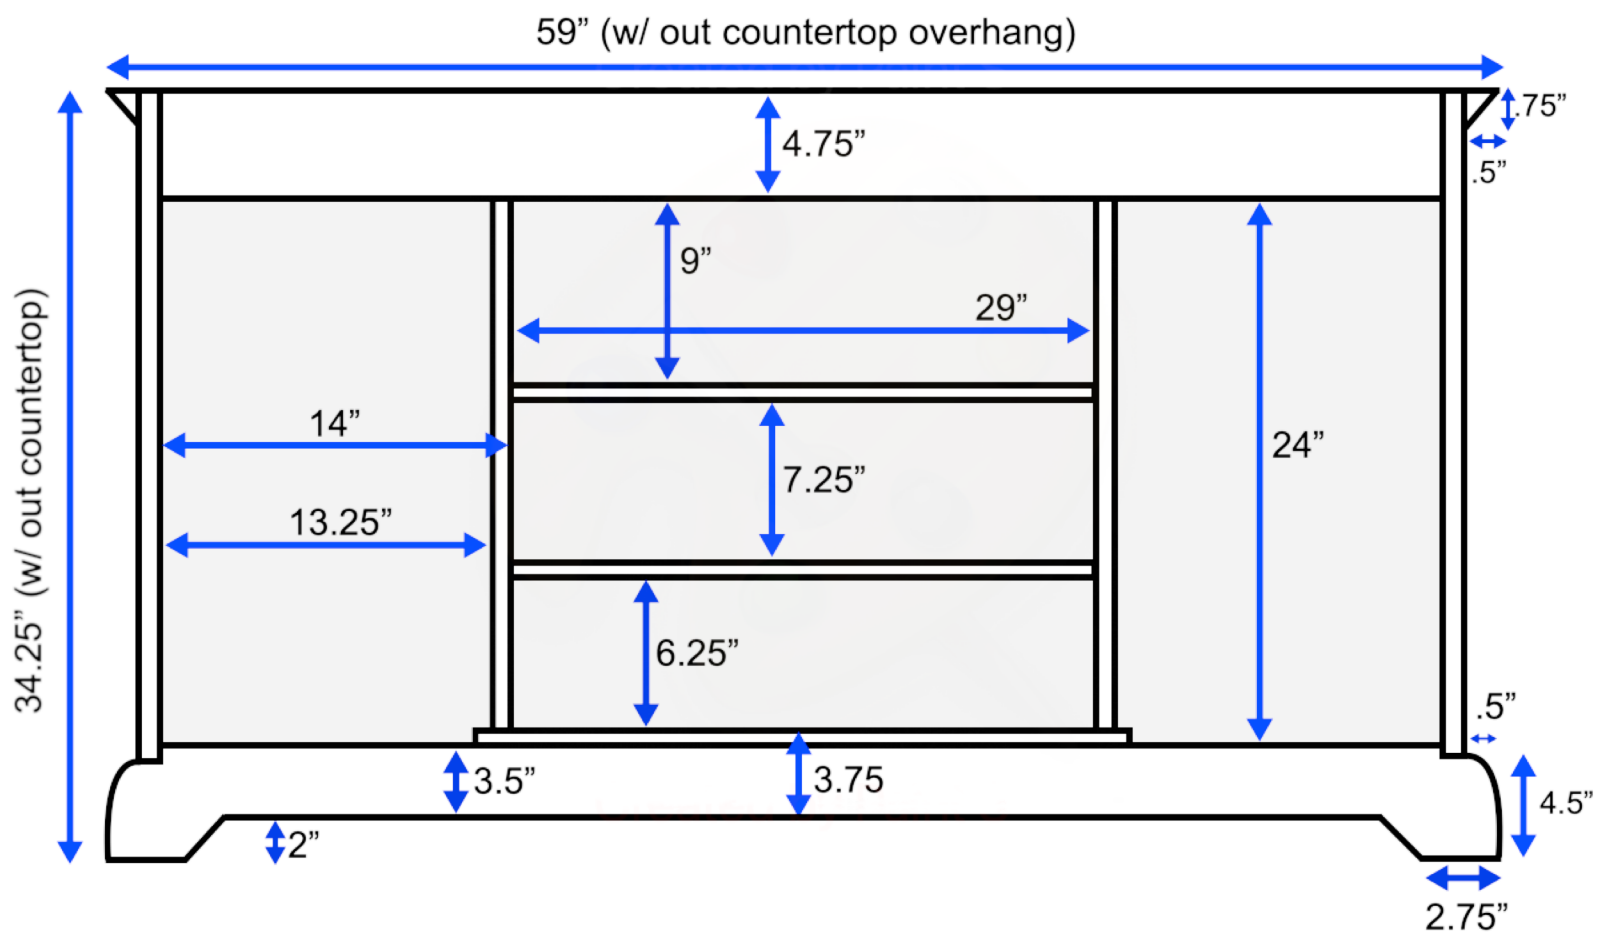

# Harper 60-inch Single Bath Vanity (Back View)

All measurements are approximate and rounded to the nearest quarter-inch. Please allow for a slight margin of error.