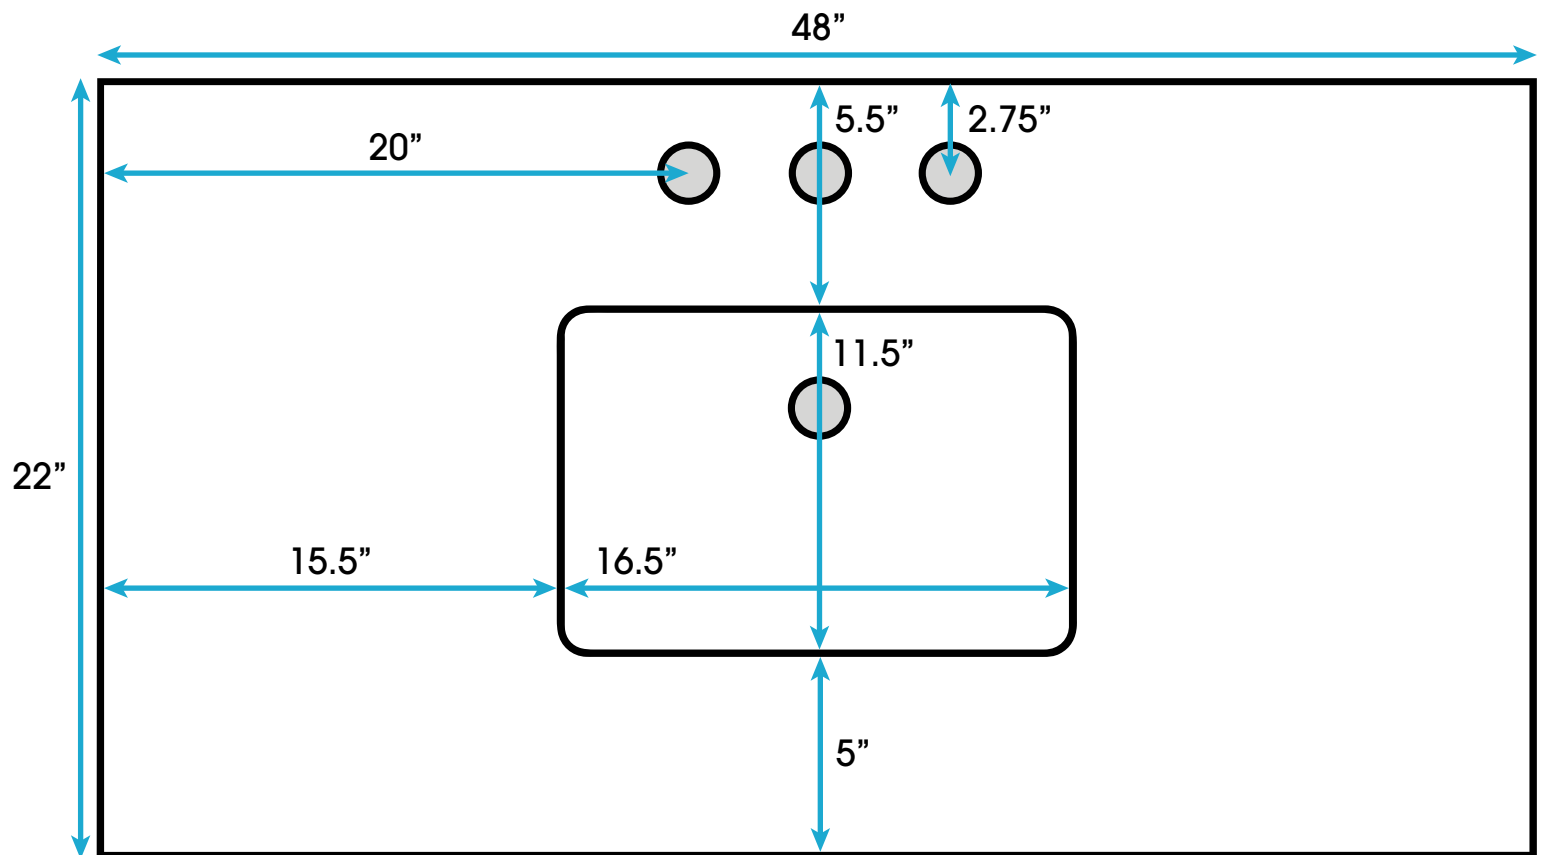

# *Mia 48-inch Bath Vanity* (Top View)

**All measurements are approximate and rounded to the nearest quarter inch  
Please allow for a slight margin of error**