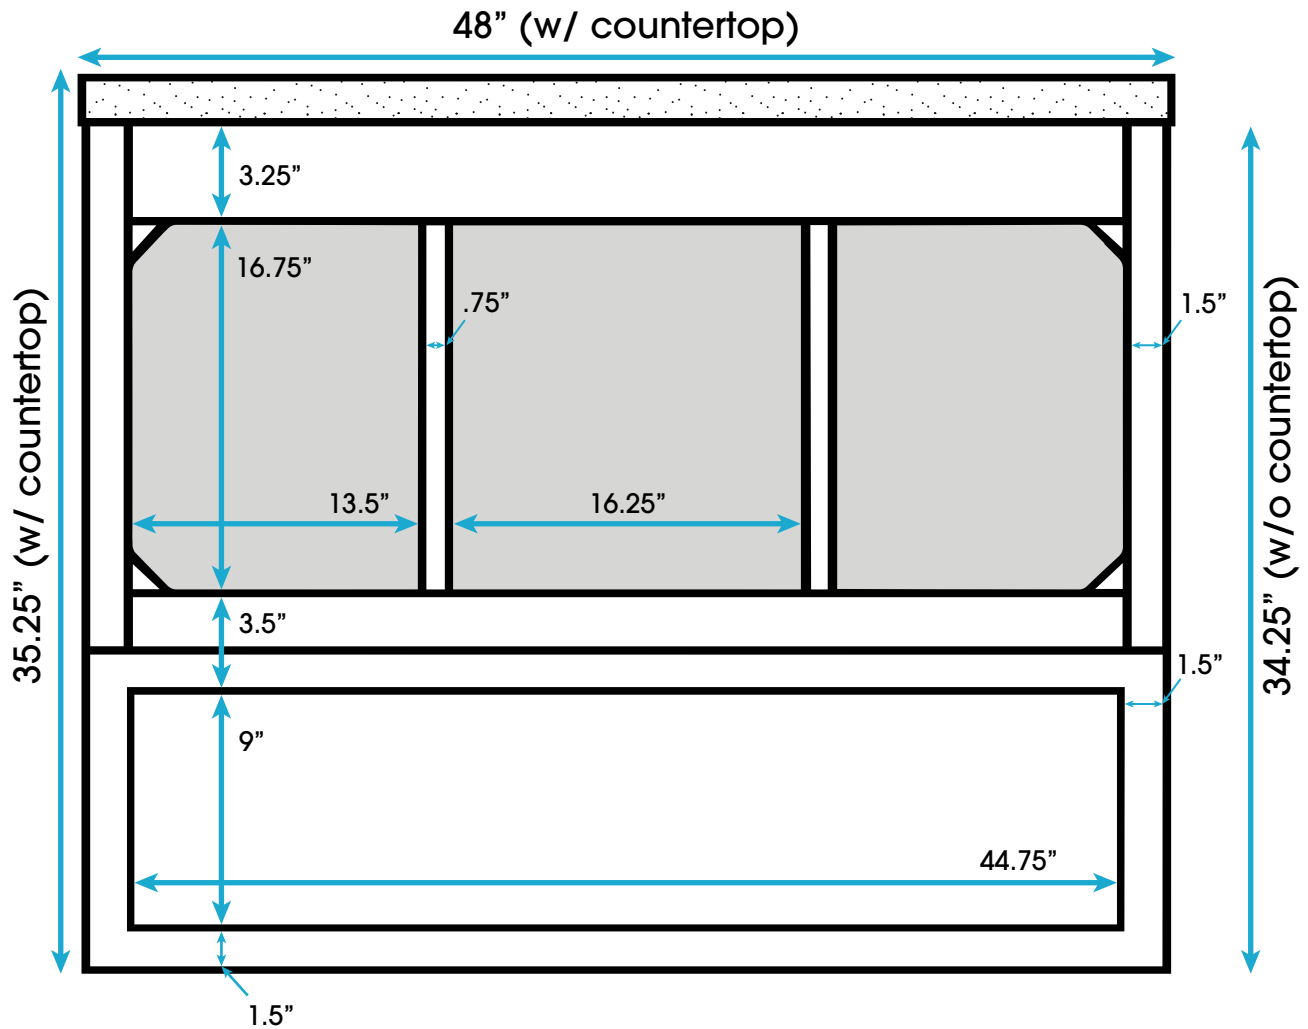

Mia 48-inch Bath Vanity (Back View)

All measurements are approximate and rounded to the nearest quarter inch
Please allow for a slight margin of error