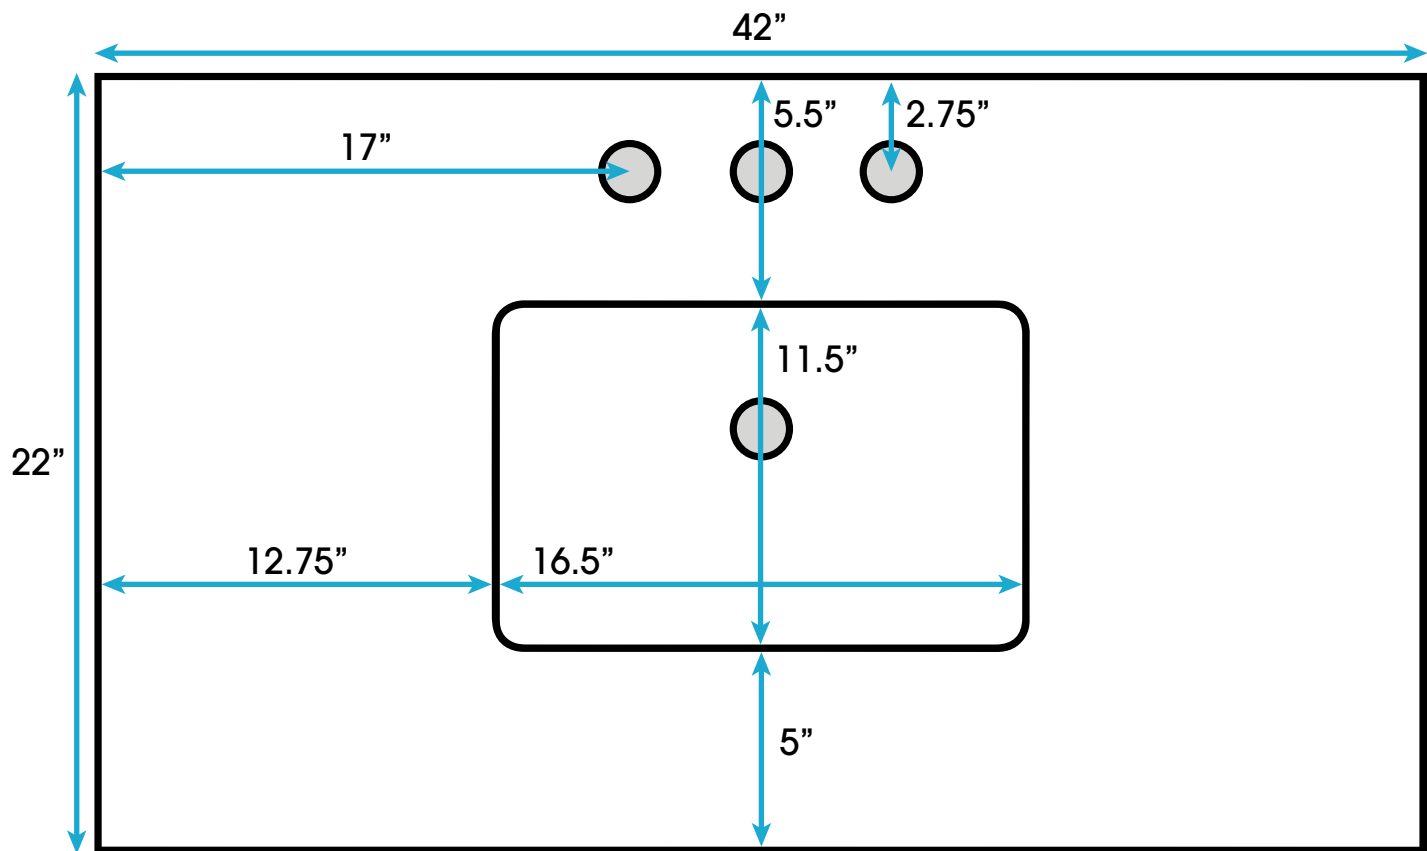

Mia 42-inch Bath Vanity (Top View)

**All measurements are approximate and rounded to the nearest quarter inch
Please allow for a slight margin of error**