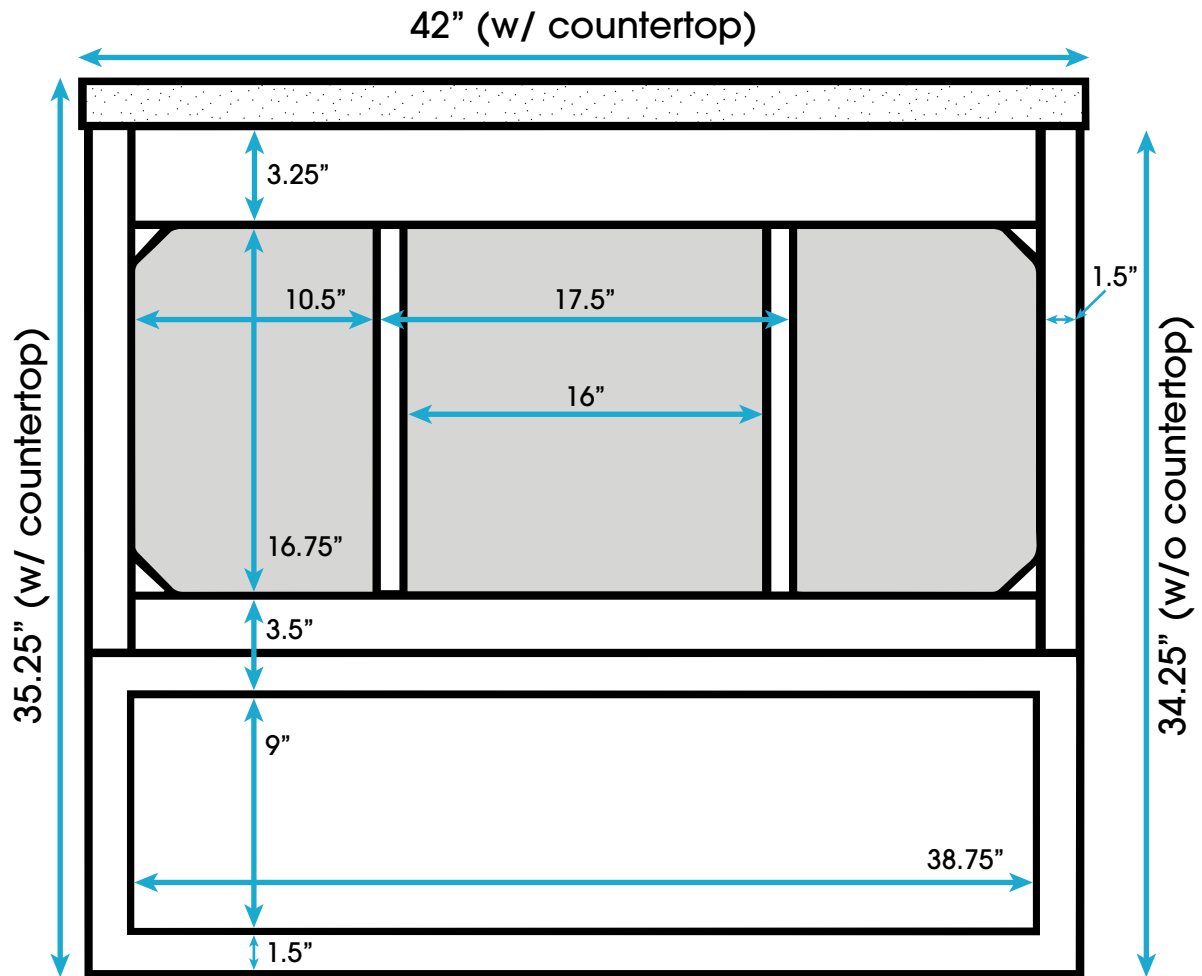

# Mia 42-inch Bath Vanity (Back View)

**All measurements are approximate and rounded to the nearest quarter inch  
Please allow for a slight margin of error**