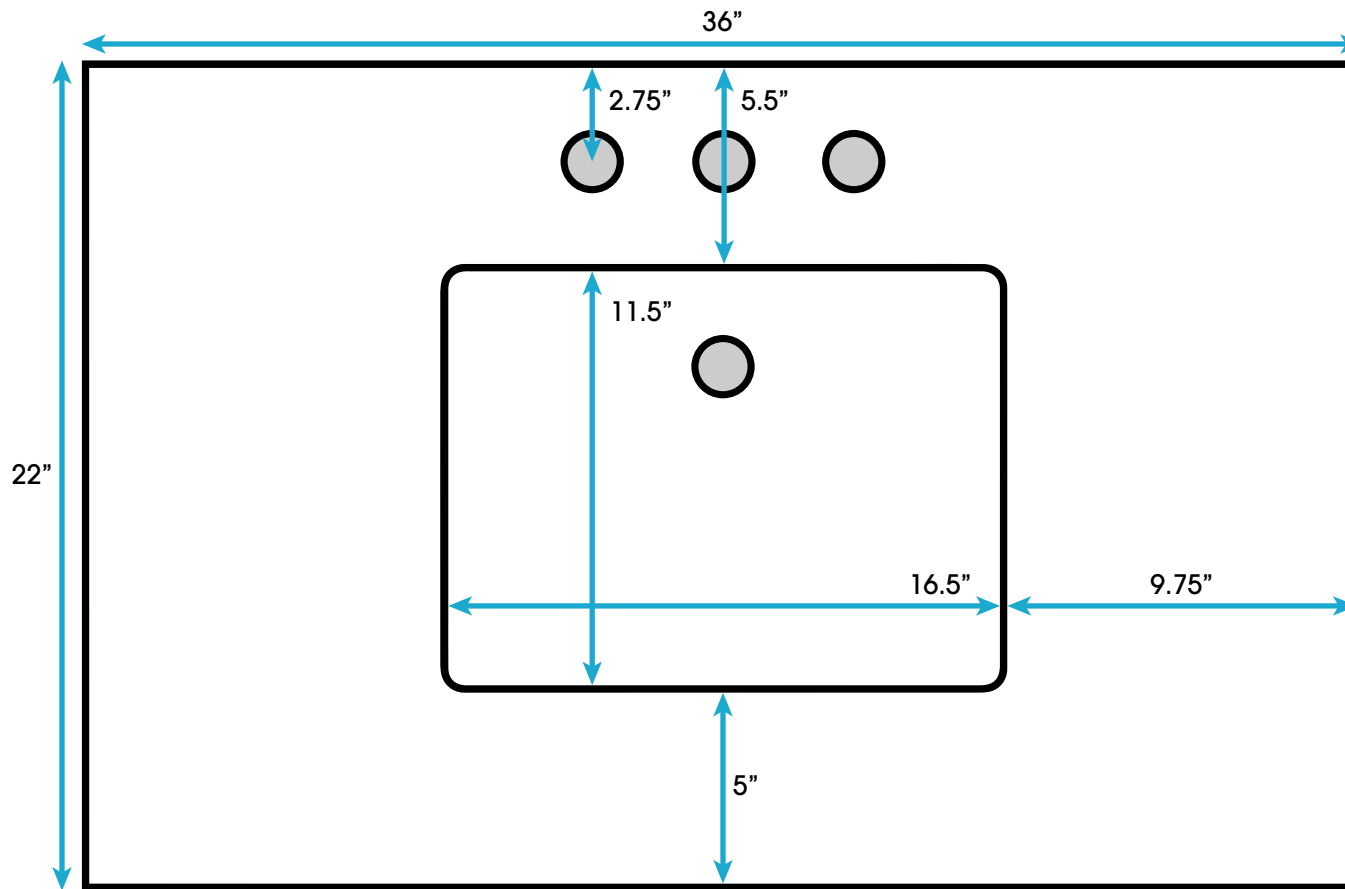

Mia 36-inch Bath Vanity (Top View)

**All measurements are approximate and rounded to the nearest quarter inch
Please allow for a slight margin of error**