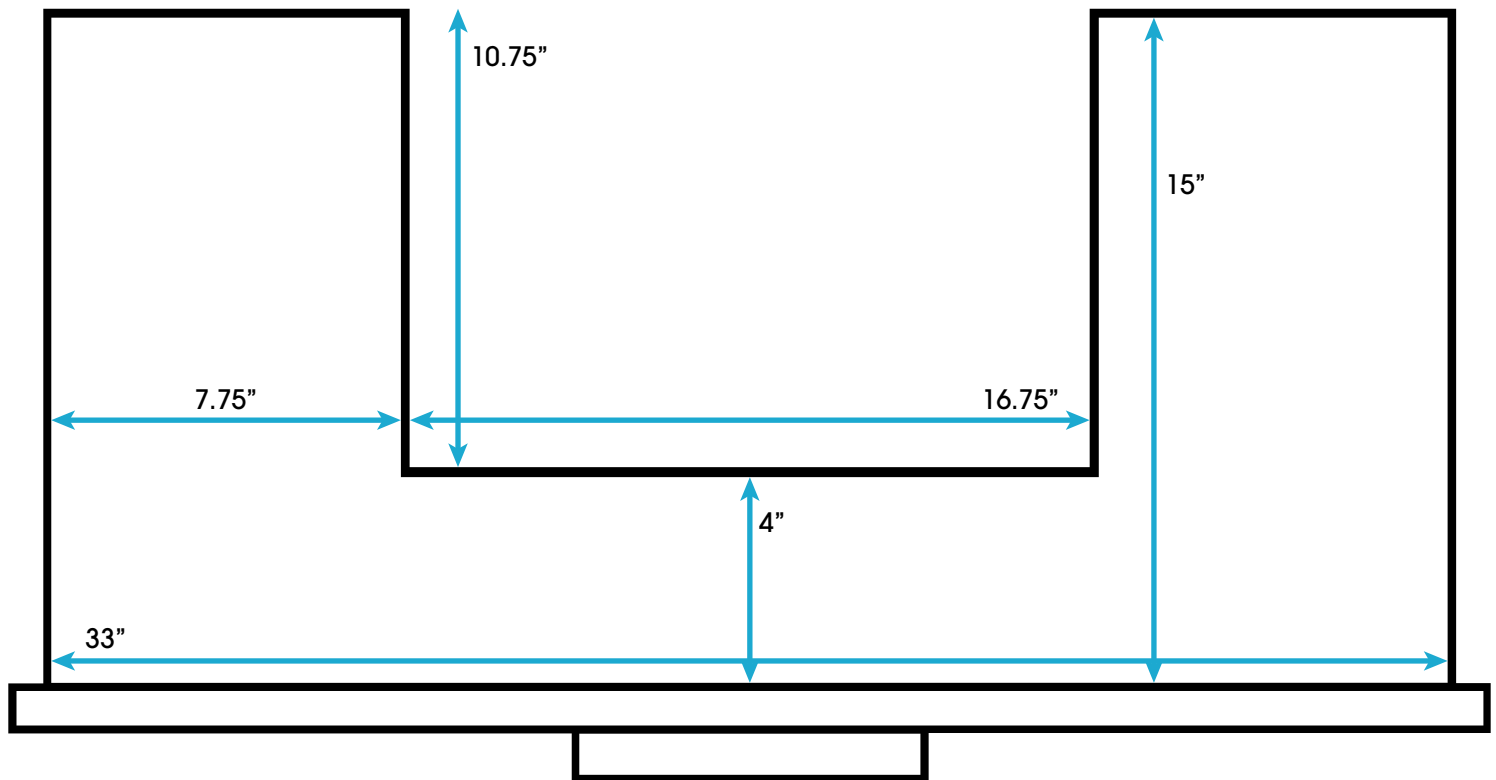

Mia 36-inch Bath Vanity **Top Drawer (Top View)**

**All measurements are approximate and rounded to the nearest quarter inch
Please allow for a slight margin of error**