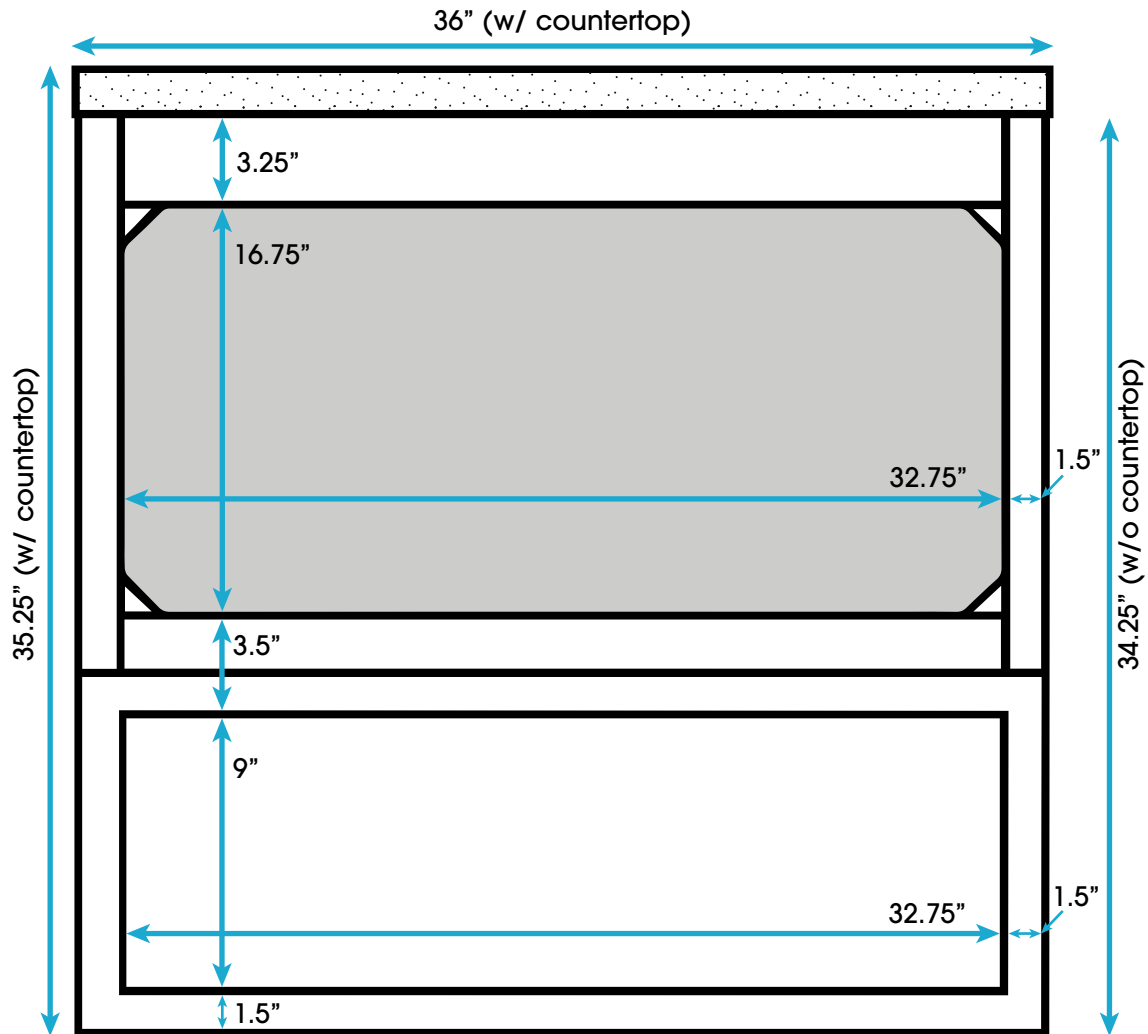

Mia 36-inch Bath Vanity (Back View)

**All measurements are approximate and rounded to the nearest quarter inch
Please allow for a slight margin of error**