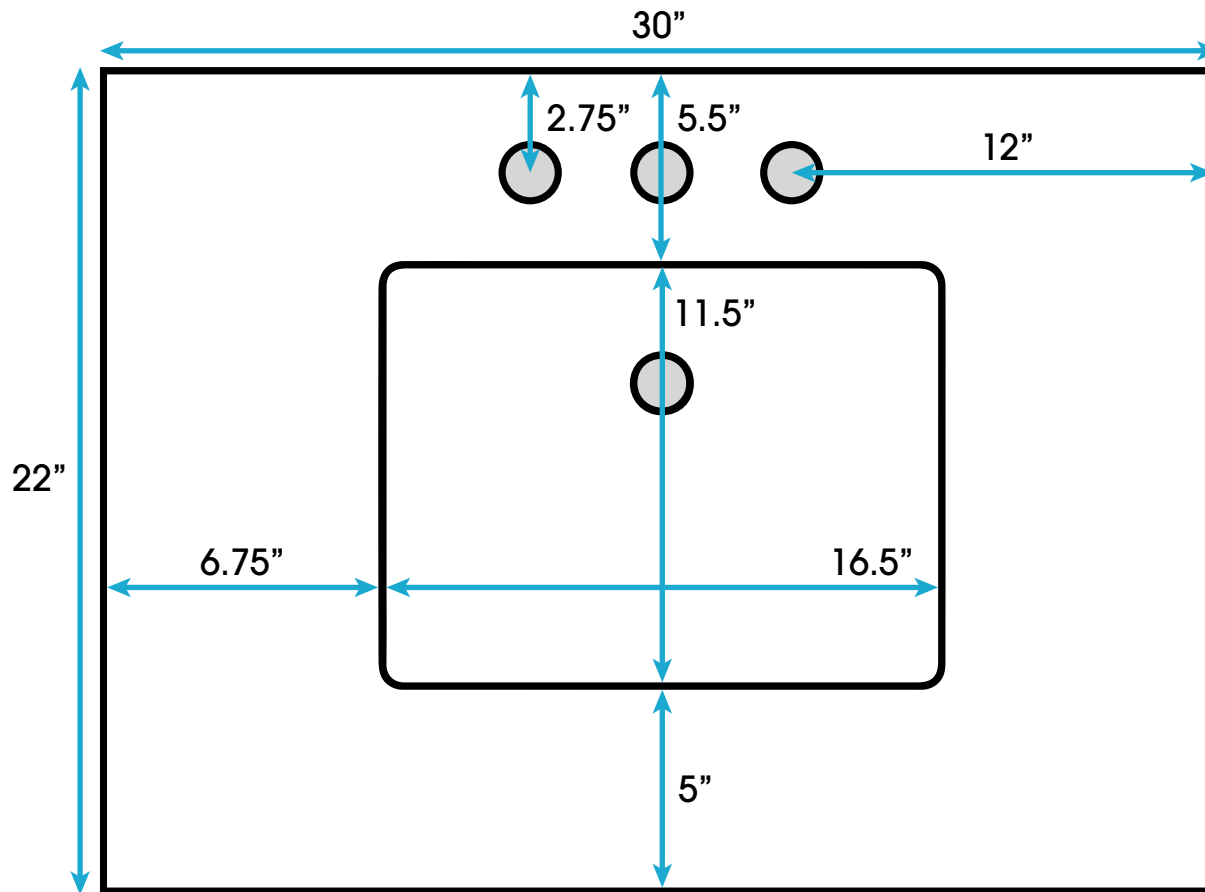

Mia 30-inch Bath Vanity (Top View)

**All measurements are approximate and rounded to the nearest quarter inch
Please allow for a slight margin of error**