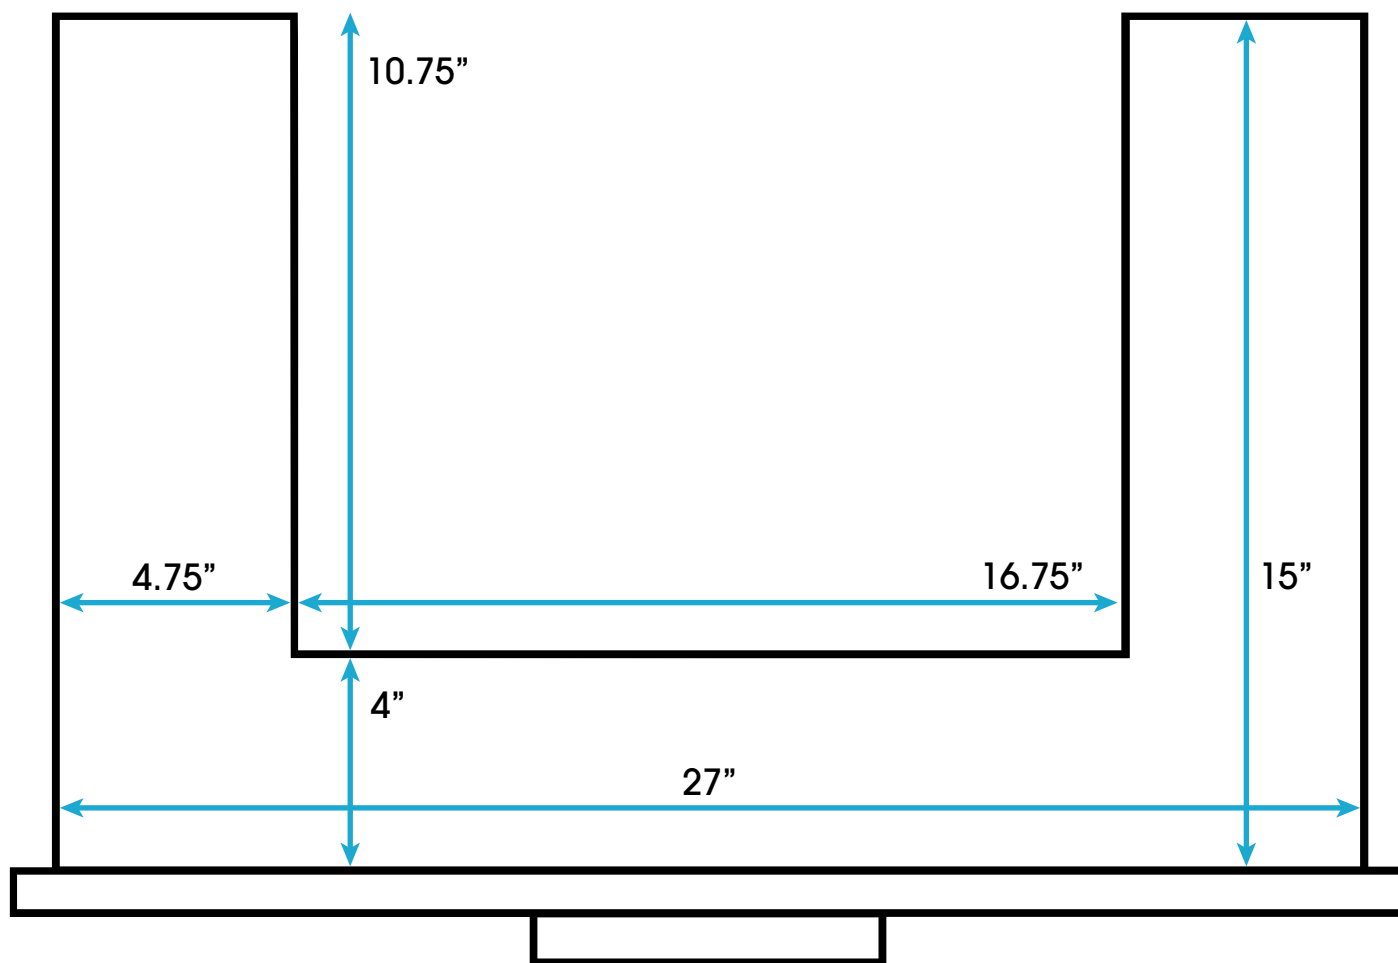

Mia 30-inch Bath Vanity **Top Drawer (Top View)**

**All measurements are approximate and rounded to the nearest quarter inch
Please allow for a slight margin of error**