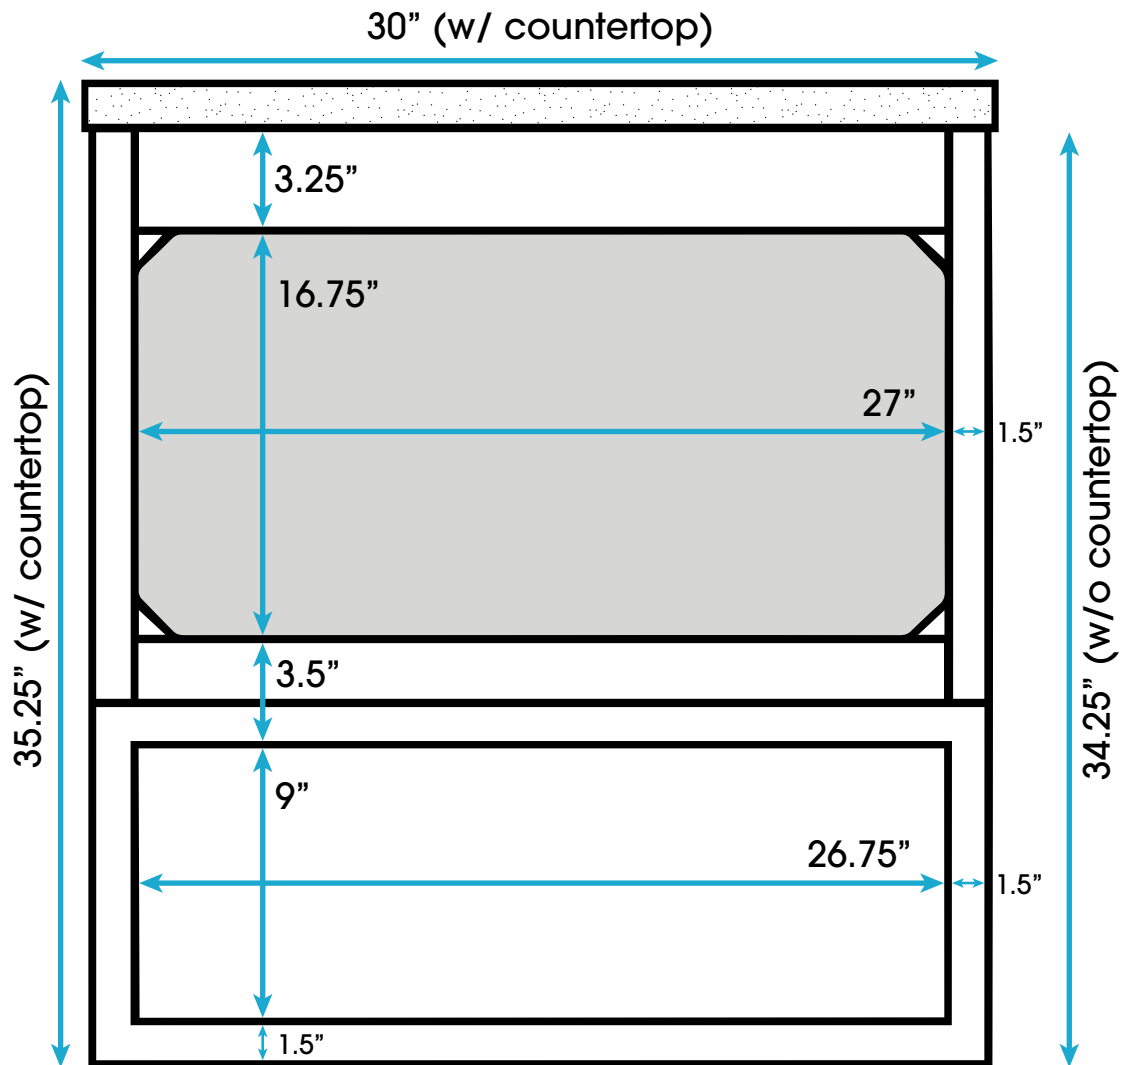

# ***Mia 30-inch Bath Vanity*** **(Back View)**

**All measurements are approximate and rounded to the nearest quarter inch  
Please allow for a slight margin of error**