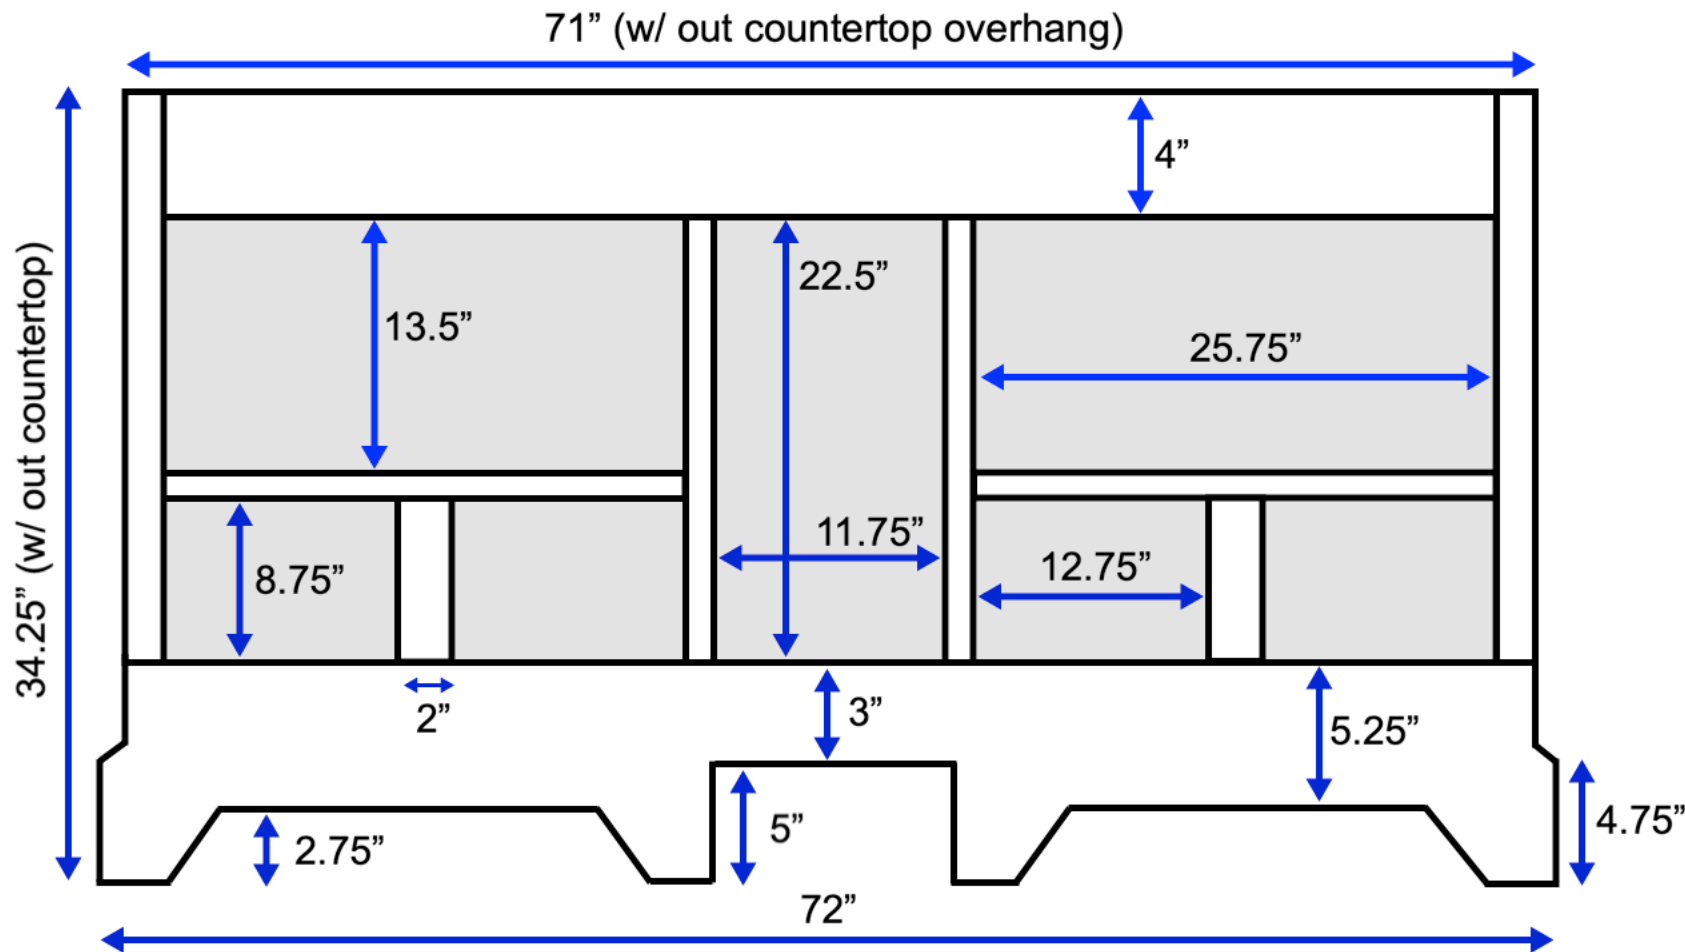

Madison 72-inch Double Vanity (Back View)

All measurements are approximate and rounded to the nearest quarter inch.
Please allow for a slight margin of error.