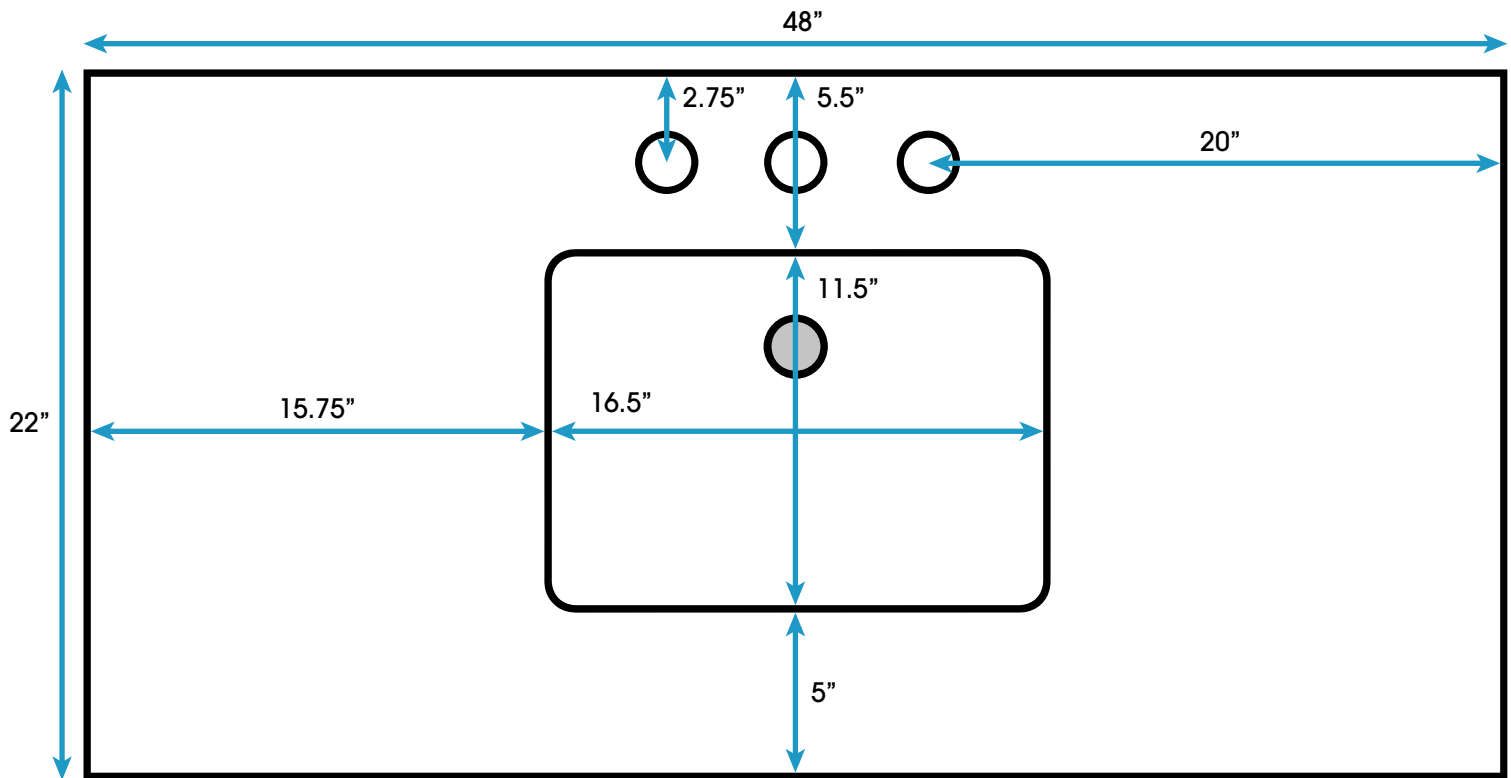

Madison 48-inch Bath Vanity (Top View)

**All measurements are approximate and rounded to the nearest quarter inch
Please allow for a slight margin of error**