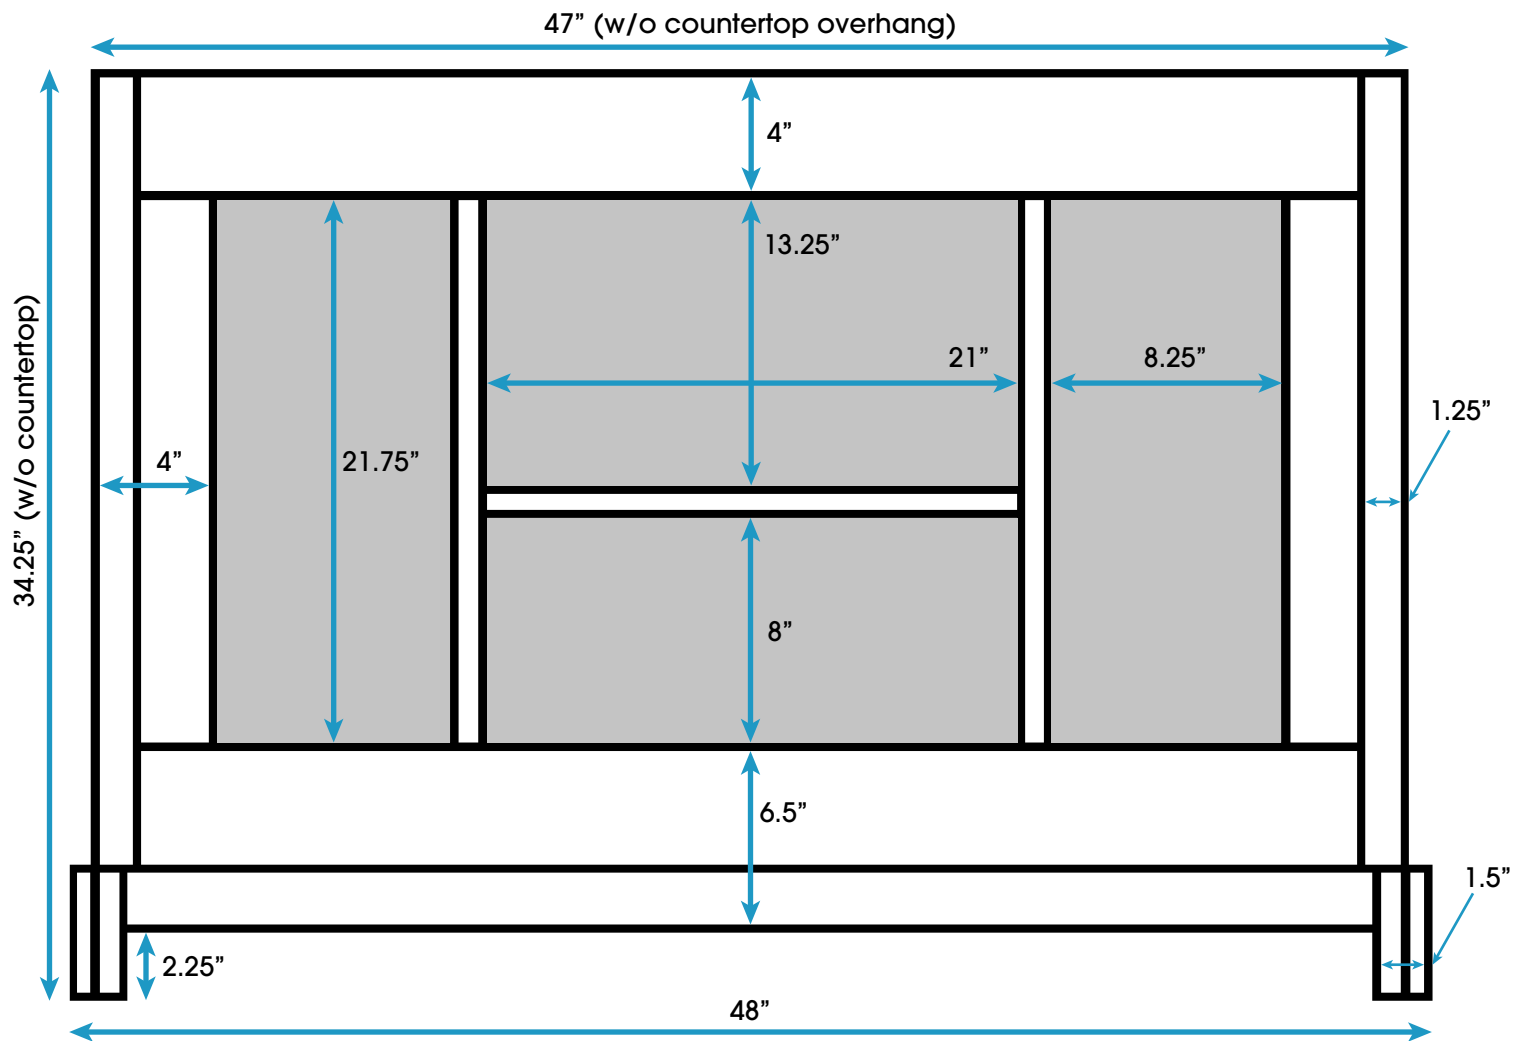

Madison 48-inch Bath Vanity (Back View)

All measurements are approximate and rounded to the nearest quarter inch
Please allow for a slight margin of error