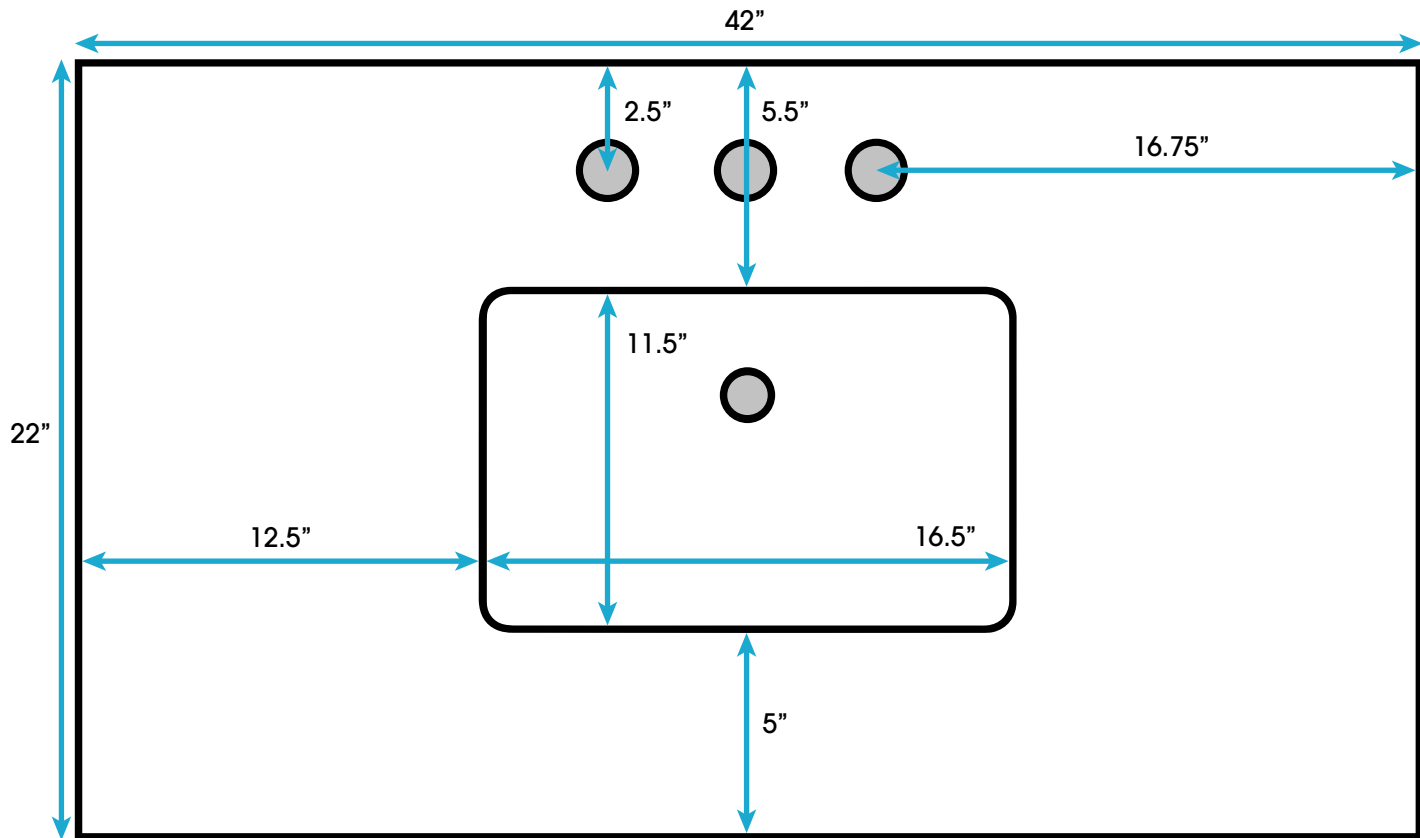

Madison 42-inch Bath Vanity **(Top View)**

**All measurements are approximate and rounded to the nearest quarter inch
Please allow for a slight margin of error**